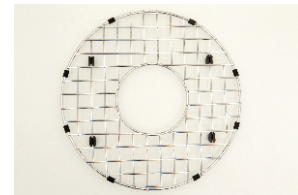

Optional Accessory

Model: G207011