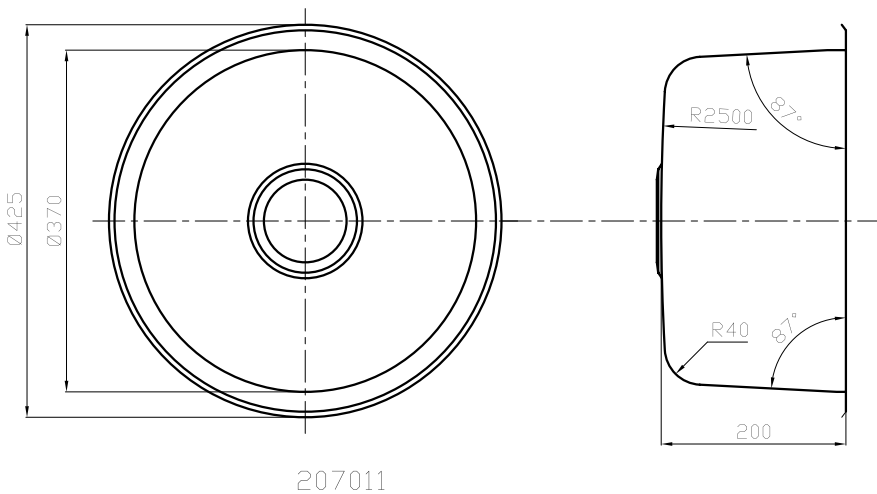

Bosco Canada Inc. is known around the world for producing high quality kitchen sinks that incorporate modern design and functional superiority in every piece they manufacture.