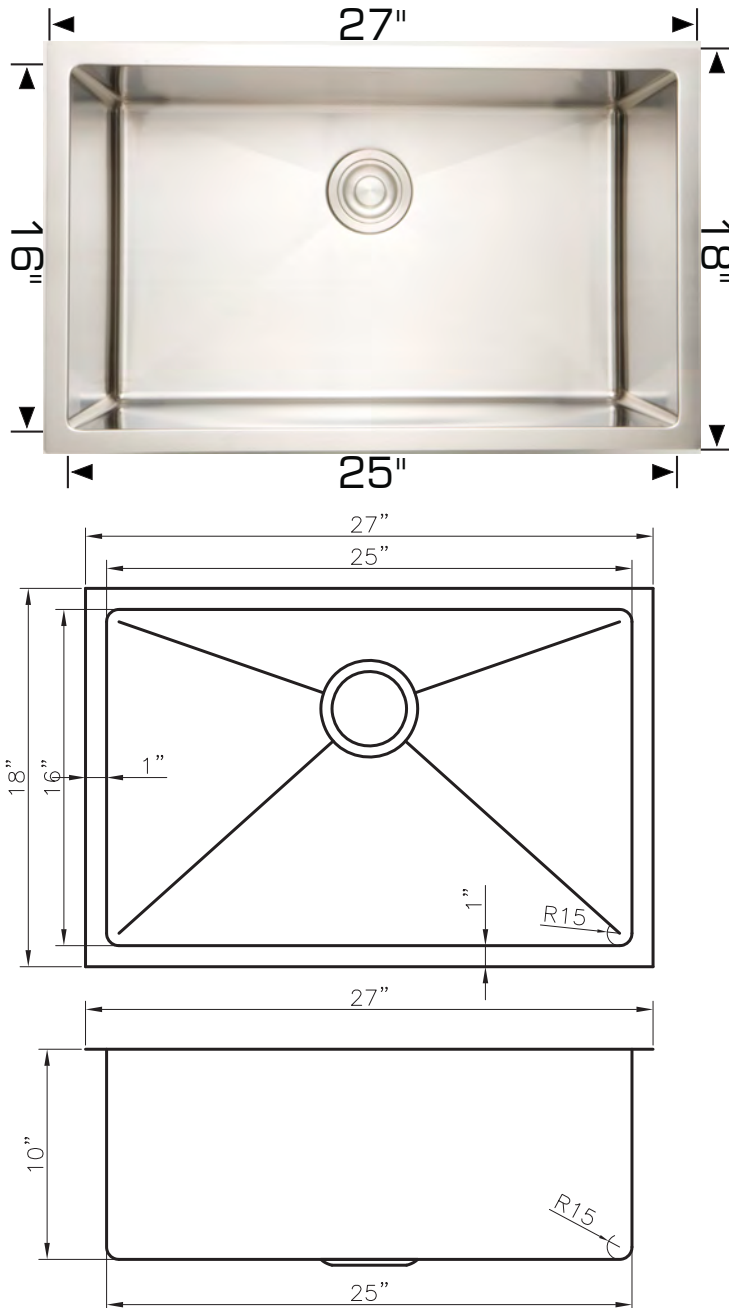

Commercial Series - Model: 202218C

Radius Corner

Rear positioned drain holes to maximize usable bowl and cabinet storage space below

Specifications:

- Handcrafted
- 316 Stainless Steel 16 Gauge
- 18/10 Chrome Nickel Content
- Bowl Corner Radius of 15 mm
- Undermount Clips
- Template
- Stainless Steel Strainer
- 10" Deep

Outside: 27" x 18" x 10"
Inside: 25" x 16" x 10"

Minimum cabinet size 30"

Certification/Warranty

- ASME A 112.19.3
- CSA B45.4
- Limited Lifetime Warranty

Optional Accessories

Model: G202218
Grid

Bosco Canada Inc. is known around the world for producing high quality kitchen sinks that incorporate modern design and functional superiority in every piece they manufacture.