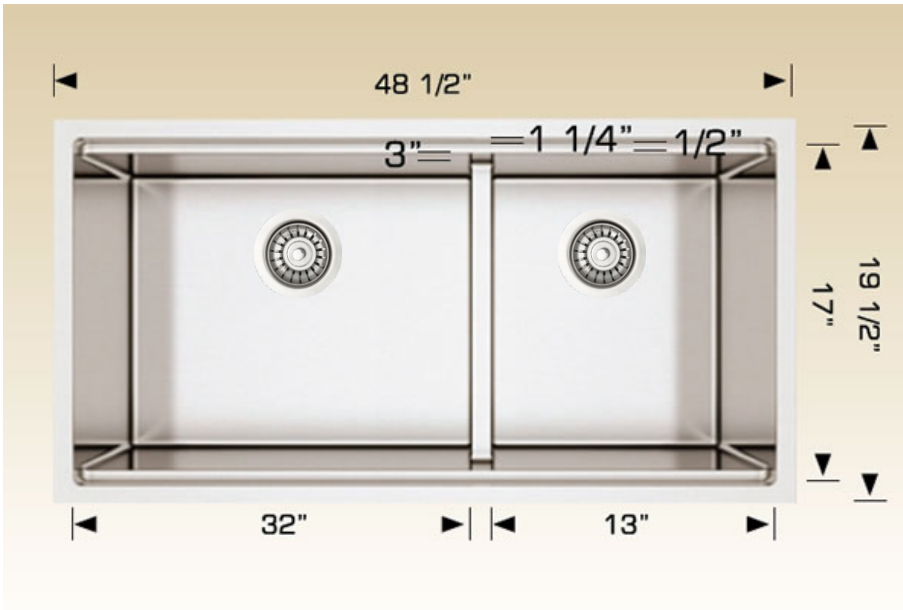

## Linear Series - Model: 224819

### Radius Corner

Multi-level

### Specifications:

- Handcrafted
- 316 Stainless Steel 16 Gauge
- 18/10 Chrome Nickel Content
- Bowl Corner Radius of 10 mm
- Brushed Finish
- Clips & Template
- Stainless Steel Strainer
- Top To Lip 1 1/4" Lower
- Lip 1/2"
- 1" Wide central lowered 3"
- 10" Deep

Outside: 48 1/2" x 19 1/2" x 10"  
Inside: 46" x 17" x 10"

Bowl Size: 32" x 16" x 10"  
13" x 16" x 10"

Minimum Cabinet Size: 51"