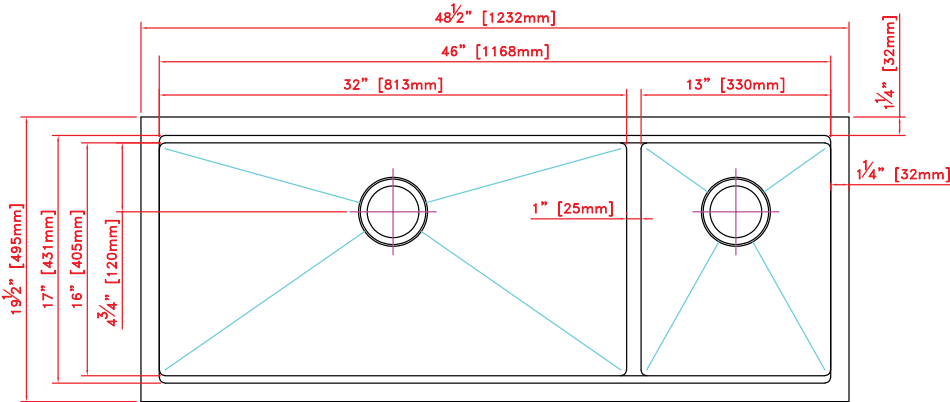

### Radius Corner

Multi-level

### Specifications:

- Handcrafted
- 316 Stainless Steel 16 Gauge
- 18/10 Chrome Nickel Content
- Bowl Corner Radius of 10 mm
- Brushed Finish
- Clips & Template
- Stainless Steel Strainer
- Top To Lip 1 1/4" Lower
- Lip 1/2"
- 1" Wide central lowered 3"
- 10" Deep

Outside: 48 1/2" x 19 1/2" x 10"  
Inside: 46" x 17" x 10"

Bowl Size: 32" x 16" x 10"  
13" x 16" x 10"

Minimum Cabinet Size: 51"