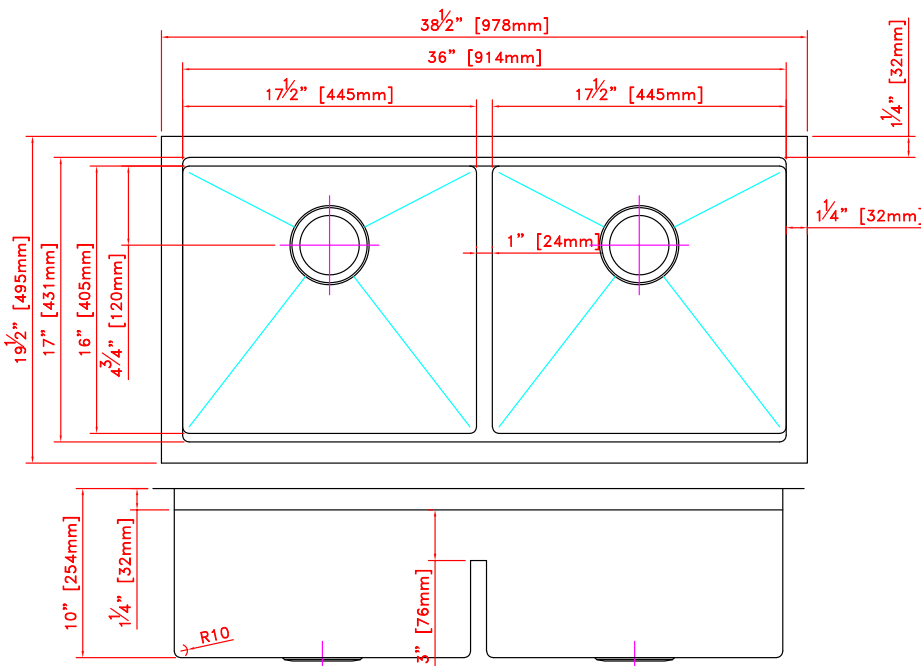

Linear Series - Model: 223819

Radius Corner

Multi-level

Specifications:

- Handcrafted
- 316 Stainless Steel 16 Gauge
- 18/10 Chrome Nickel Content
- Bowl Corner Radius of 10 mm
- Brushed Finish
- Clips & Template
- Stainless Steel Strainer
- Top To Lip 1 1/4" Lower
- Lip 1/2"
- 1" Wide central lowered 3"
- 10" Deep

Outside: 38 1/2" x 19 1/2" x 10"

Inside: 36" x 17" x 10"

Bowl Size: 17 1/2" x 16" x 10"

17 1/2" x 16" x 10"

Minimum Cabinet Size: 41"

Certification/Warranty

- ASME A 112.19.3
- CSA B45.4
- Limited Lifetime Warranty