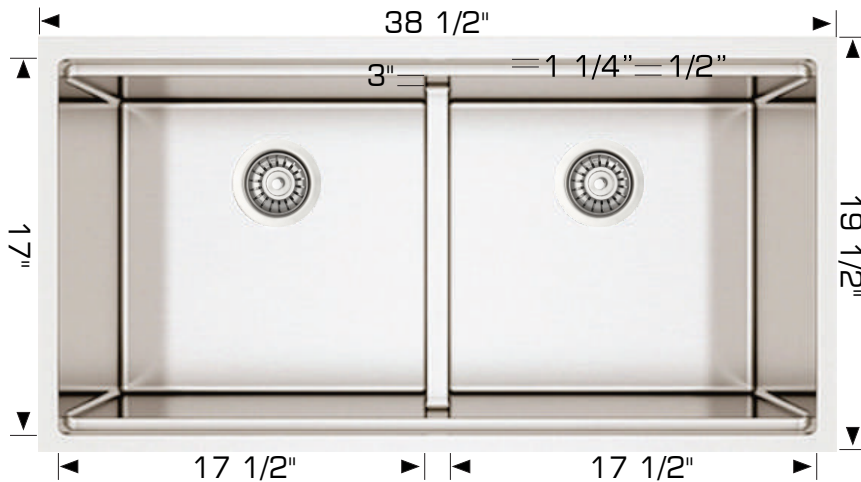

Linear Series - Model: 223819

Radius Corner

Multi-level

Specifications:

- Handcrafted
- 316 Stainless Steel 16 Gauge
- 18/10 Chrome Nickel Content
- Bowl Corner Radius of 10 mm
- Brushed Finish
- Clips & Template
- Stainless Steel Strainer
- Top To Lip 1 1/4" Lower
- Lip 1/2"
- 1" Wide central lowered 3"
- 10" Deep

Outside: 38 1/2" x 19 1/2" x 10"

Inside: 36" x 17" x 10"

Bowl Size: 17 1/2" x 16" x 10"

17 1/2" x 16" x 10"

Minimum Cabinet Size: 41"

Certification/Warranty

- ASME A 112.19.3
- CSA B45.4
- Limited Lifetime Warranty