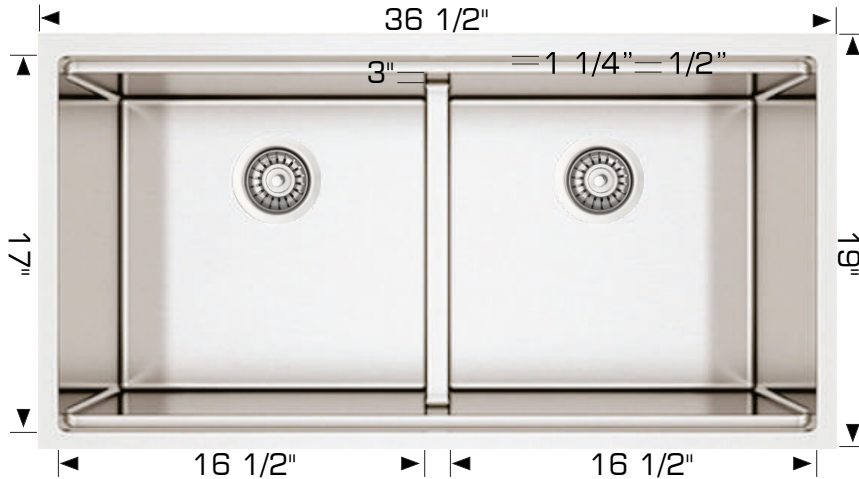

## Linear Series - Model: 223619

### Radius Corner

Multi-level

### Specifications:

- Handcrafted
- 316 Stainless Steel 16 Gauge
- 18/10 Chrome Nickel Content
- Bowl Corner Radius of 10 mm
- Brushed Finish
- Clips & Template
- Stainless Steel Strainer
- Top To Lip 1 1/4" Lower
- Lip 1/2"
- 1" Wide central lowered 3"
- 10" Deep

Outside: 36 1/2" x 19" x 10"

Inside: 34" x 17" x 10"

Bowl Size: 16 1/2" x 16" x 10"

16 1/2" x 16" x 10"

Minimum Cabinet Size: 39"