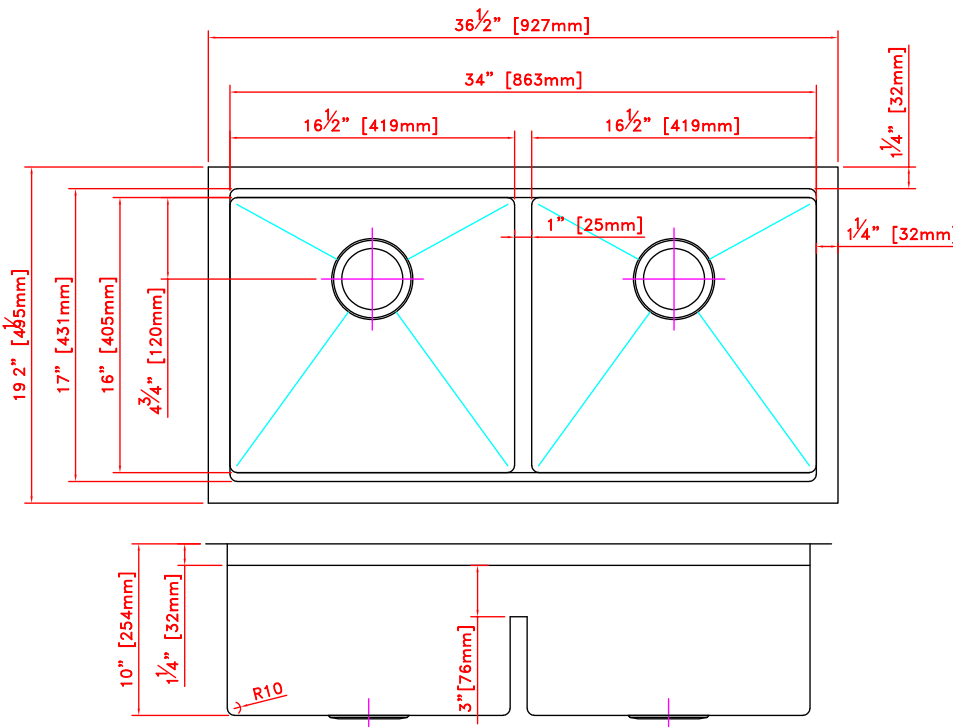

## Linear Series - Model: 223619

### Radius Corner

Multi-level

### Specifications:

- Handcrafted
- 316 Stainless Steel 16 Gauge
- 18/10 Chrome Nickel Content
- Bowl Corner Radius of 10 mm
- Brushed Finish
- Clips & Template
- Stainless Steel Strainer
- Top To Lip 1 1/4" Lower
- Lip 1/2"
- 1" Wide central lowered 3"
- 10" Deep

Outside: 36 1/2" x 19" x 10"

Inside: 34" x 17" x 10"

Bowl Size: 16 1/2" x 16" x 10"

16 1/2" x 16" x 10"

Minimum Cabinet Size: 39"