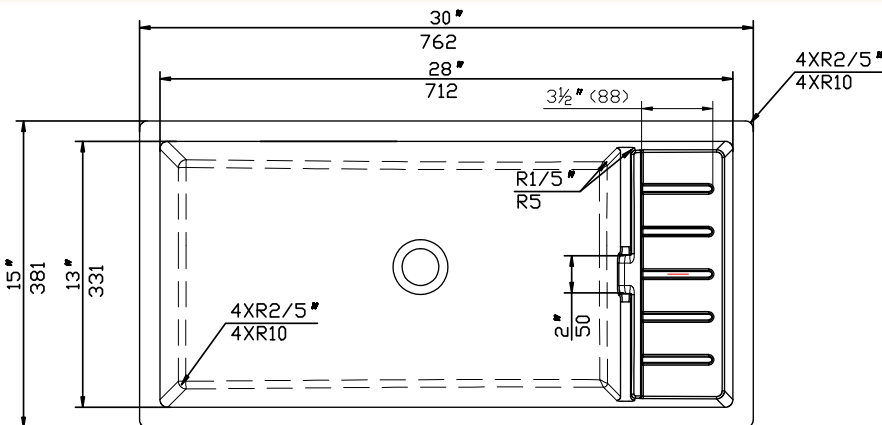

Linear Granite Series - Model: 222030

Undermount / Drop-In

Specifications:

- Granite Composite Material
- Colour Selection:
 - 222030 - Black
 - 222130 - Grey
 - 222330 - White
- 7" Deep
- Clips
- Template

Outside: 30" x 15" x 7"

Inside: 28" x 13" x 7"

Minimum Cabinet Size: 33"

Certification/Warranty

- ASME A 112.19.3
- CSA B45.4
- Limited Lifetime Warranty

Optional Accessory

Model: 202001
Without Overflow

Bosco Canada Inc. is known around the world for producing high quality kitchen sinks that incorporate modern design and functional superiority in every piece they manufacture.