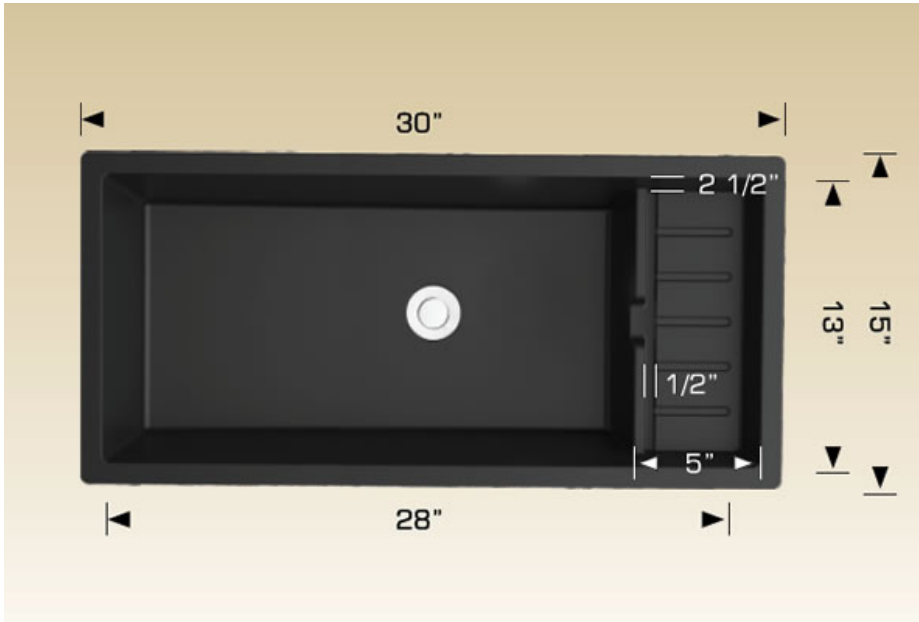

Linear Granite Series - Model: 222030

Undermount / Drop-In

Specifications:

- Granite Composite Material
- Colour Selection:
 - 222030 - Black
 - 222130 - Grey
 - 222330 - White
- 7" Deep
- Clips
- Template

Outside: 30" x 15" x 7"

Inside: 28" x 13" x 7"

Minimum Cabinet Size: 33"

Certification/Warranty

- ASME A 112.19.3
- CSA B45.4
- Limited Lifetime Warranty

Optional Accessory

Model: 202001
Without Overflow

Bosco Canada Inc. is known around the world for producing high quality kitchen sinks that incorporate modern design and functional superiority in every piece they manufacture.