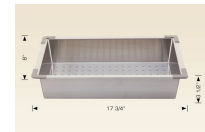

Super Series - Model:208055 Undermount

Rear positioned drain to maximize usable bowl and cabinet storage space below

Specifications:

- Handcrafted
- 304 Stainless Steel
- 18 Gauge
- 18/10 Chrome Nickel Content
- Bowl Corner Radius of 15 mm
- Strainer
- Clips
- Template
- 9" Deep

Outside: 14" x 18" x 9"

Inside: 12" x 16" x 9"

Minimum Cabinet Size 17"

Certification/Warranty

- ASME A 112.19.3
- CSA B45.4
- Limited Lifetime Warranty

Optional Accessories

Model: G208055
Grid

Model: 202040
Colander