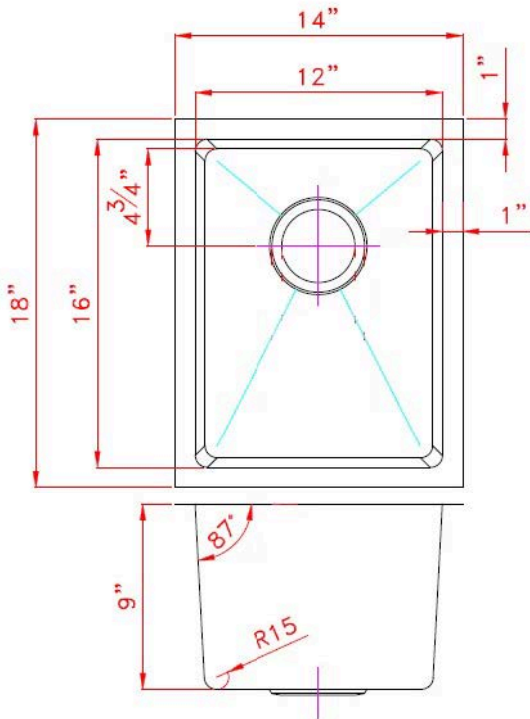

Super Series - Model:208055 Undermount

Rear positioned drain to maximize usable bowl and cabinet storage space below

Specifications:

- Handcrafted
- 304 Stainless Steel
- 18 Gauge
- 18/10 Chrome Nickel Content
- Bowl Corner Radius of 15 mm
- Strainer
- Clips
- Template
- 9" Deep

Outside: 14" x 18" x 9"

Inside: 12" x 16" x 9"

Minimum Cabinet Size 17"

Certification/Warranty

- ASME A 112.19.3
- CSA B45.4
- Limited Lifetime Warranty

Optional Accessories

Model: G208055
Grid

Model: 202040
Colander