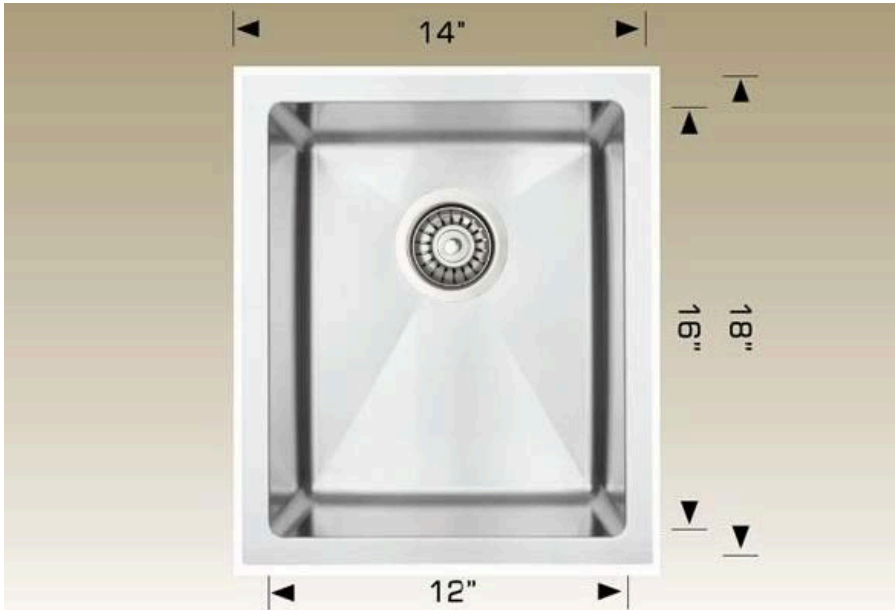

Super Series - Model:208055 Undermount

Rear positioned drain to maximize usable bowl and cabinet storage space below

Specifications:

- Handcrafted
- 304 Stainless Steel
- 18 Gauge
- 18/10 Chrome Nickel Content
- Bowl Corner Radius of 15 mm
- Strainer
- Clips
- Template
- 9" Deep

Outside: 14" x 18" x 9"

Inside: 12" x 16" x 9"

Minimum Cabinet Size 17"

Certification/Warranty

- ASME A 112.19.3
- CSA B45.4
- Limited Lifetime Warranty

Optional Accessories

Model: G208055
Grid

Model: 202040
Colander