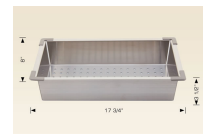

Super Series - Model:208050 Undermount

Rear positioned drain to maximize usable bowl and cabinet storage space below

Specifications:

- Handcrafted
- 304 Stainless Steel
- 18 Gauge
- 18/10 Chrome Nickel Content
- Bowl Corner Radius of 15 mm
- Strainer
- Clips
- Template
- 9" Deep

Outside: 26" x 18" x 9"
Inside: 24" x 16" x 9"

Minimum Cabinet Size 29"

Certification/Warranty

- ASME A 112.19.3
- CSA B45.4
- Limited Lifetime Warranty

Optional Accessories

Model: G208050
Grid

Model: 202040
Colander