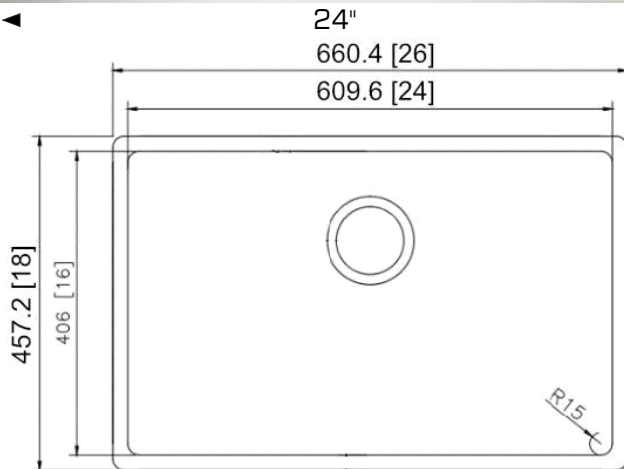

Super Series - Model:208050 Undermount

Rear positioned drain to maximize usable bowl and cabinet storage space below

Specifications:

- Handcrafted
- 304 Stainless Steel
- 18 Gauge
- 18/10 Chrome Nickel Content
- Bowl Corner Radius of 15 mm
- Strainer
- Clips
- Template
- 9" Deep

Outside: 26" x 18" x 9"
Inside: 24" x 16" x 9"

Minimum Cabinet Size 29"

Certification/Warranty

- ASME A 112.19.3
- CSA B45.4
- Limited Lifetime Warranty

Optional Accessories

Model: G208050
Grid

Model: 202040
Colander