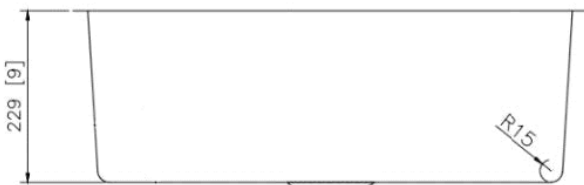

Super Series - Model:208050 Undermount

Rear positioned drain to maximize usable bowl and cabinet storage space below

Specifications:

- Handcrafted
- 304 Stainless Steel
- 18 Gauge
- 18/10 Chrome Nickel Content
- Bowl Corner Radius of 15 mm
- Strainer
- Clips
- Template
- 9" Deep

Outside: 26" x 18" x 9"
Inside: 24" x 16" x 9"

Minimum Cabinet Size 29"

Certification/Warranty

- ASME A 112.19.3
- CSA B45.4
- Limited Lifetime Warranty

Optional Accessories

Model: G208050
Grid

Model: 202040
Colander