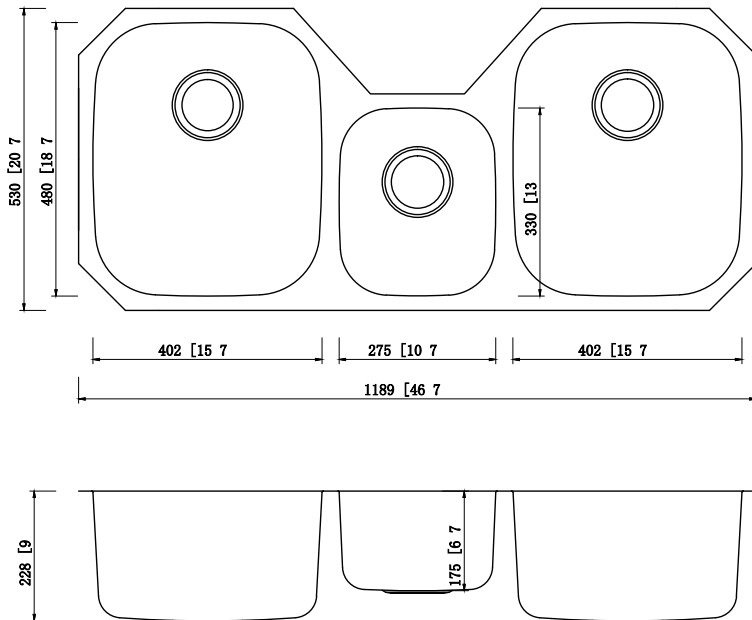

Builder Series - Model: 207027

Undermount

Rear positioned drain to maximize usable bowl and cabinet storage space below

Specifications:

- 304 stainless steel
- 18 gauge
- Strainers
- Undermount clips
- Template
- 9" Deep

Outside:

46 7/8" x 20 7/8" x 9"

Inside:

44 7/8" x 18 7/8" x 9"

Bowl Size:

15 7/8" x 18 7/8" x 9"

10 7/8" x 13" x 6 7/8"

15 7/8" x 18 7/8" x 9"

Minimum cabinet size 50"

Certification/Warranty

- ASME A 112.19.3
- CSA B45.4
- Limited Lifetime Warranty

Optional Accessories

Grid
Model: G207027 L

Grid
Model: G207027 R

Basket Holder
Model: 202013

Cutting Board
Model: 202009