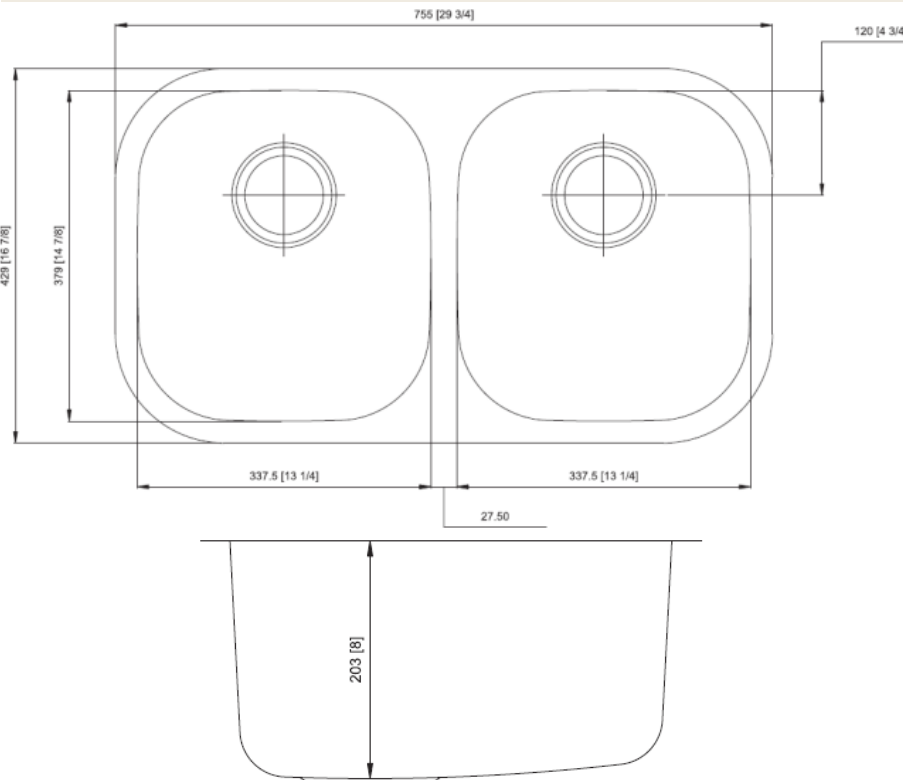

Super Series - Model:207010 Undermount

Rear positioned drain to maximize usable bowl and cabinet storage space below

Specifications:

- 304 Stainless Steel
- 18 Gauge
- 18/10 Chrome Nickel Content
- Brushed Finish
- Strainers
- Clips
- Template
- 8" Deep

Outside:

29 3/4" x 16 7/8" x 8"

Inside:

27 3/4" x 14 7/8" x 8"

Bowl Size:

13 1/4" x 14 7/8" x 8"

13 1/4" x 14 7/8" x 8"

Minimum Cabinet Size 33"