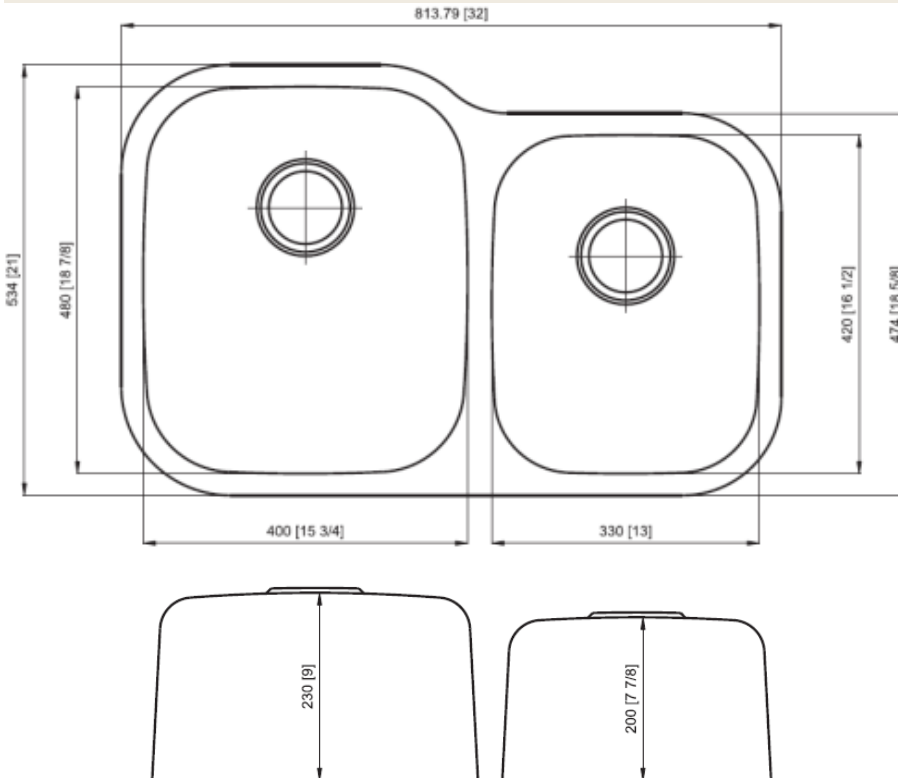

Super Series - Model:207002 Undermount

Rear positioned drain to maximize usable bowl and cabinet storage space below

Specifications:

- 304 Stainless Steel
- 18 Gauge
- 18/10 Chrome Nickel Content
- Brushed Finish
- Strainers
- Undermount Clips
- Template
- 9" Deep

Outside: 32" x 21" x 9"
Inside: 30" x 18 7/8" x 9"
Bowl Size: 15 3/4" x 18 7/8" x 9"
13" x 16 1/2" x 7 7/8"

Minimum Cabinet Size 35"

Certification/Warranty

- ASME A 112.19.3
- CSA B45.4
- Limited Lifetime Warranty