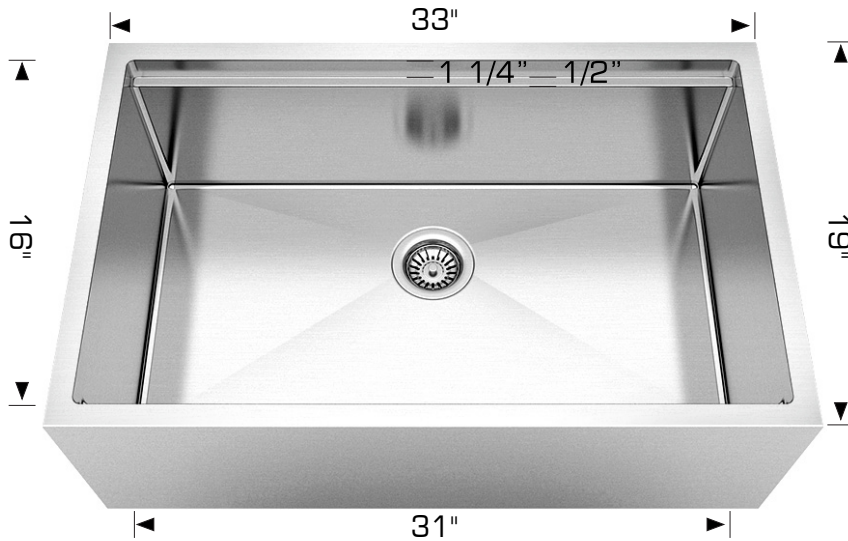

Titanium Series Plus - Model: 203626M

Radius Corner

Multi-Level

Specifications:

- Handcrafted
- 316 Stainless Steel 16 Gauge
- 18/10 Chrome Nickel Content
- Bowl Corner Radius of 10mm
- Brushed Finish
- Clips & Template
- Stainless Steel Strainer
- Top To Lip 1 1/4" Lower
- Lip 1/2"
- 9.5" Deep
- 10" Deep Apron

Outside: 33" x 19" x 10"
Inside: 31" x 16" x 9.5"

Minimum Cabinet Inside Size 33"

Certification/Warranty

- ASME A 112.19.3
- CSA B45.4
- Limited Lifetime Warranty

Accessories Included

Model: 202036
Cutting Board