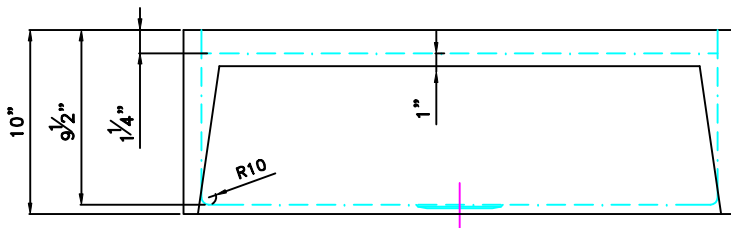

Titanium Series Plus - Model: 203626M

Radius Corner

Multi-Level

Specifications:

- Handcrafted
- 316 Stainless Steel 16 Gauge
- 18/10 Chrome Nickel Content
- Bowl Corner Radius of 10mm
- Brushed Finish
- Clips & Template
- Stainless Steel Strainer
- Top To Lip 1 1/4" Lower
- Lip 1/2"
- 9.5" Deep
- 10" Deep Apron

Outside: 33" x 19" x 10"
Inside: 31" x 16" x 9.5"

Minimum Cabinet Inside Size 33"

Certification/Warranty

- ASME A 112.19.3
- CSA B45.4
- Limited Lifetime Warranty

Accessories Included

Model: 202036
Cutting Board