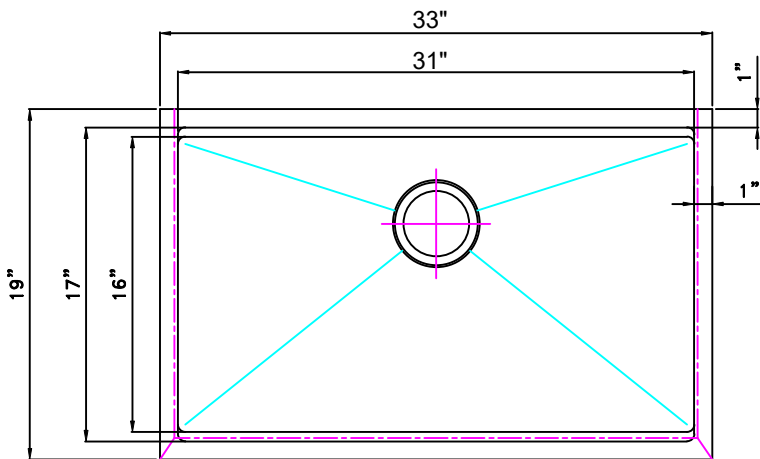

Titanium Series Plus - Model: 203626M

Radius Corner

Multi-Level

Specifications:

- Handcrafted
- 316 Stainless Steel 16 Gauge
- 18/10 Chrome Nickel Content
- Bowl Corner Radius of 10mm
- Brushed Finish
- Clips & Template
- Stainless Steel Strainer
- Top To Lip 1 1/4" Lower
- Lip 1/2"
- 9.5" Deep
- 10" Deep Apron

Outside: 33" x 19" x 10"
Inside: 31" x 16" x 9.5"

Minimum Cabinet Inside Size 33"

Certification/Warranty

- ASME A 112.19.3
- CSA B45.4
- Limited Lifetime Warranty

Accessories Included

Model: 202036
Cutting Board