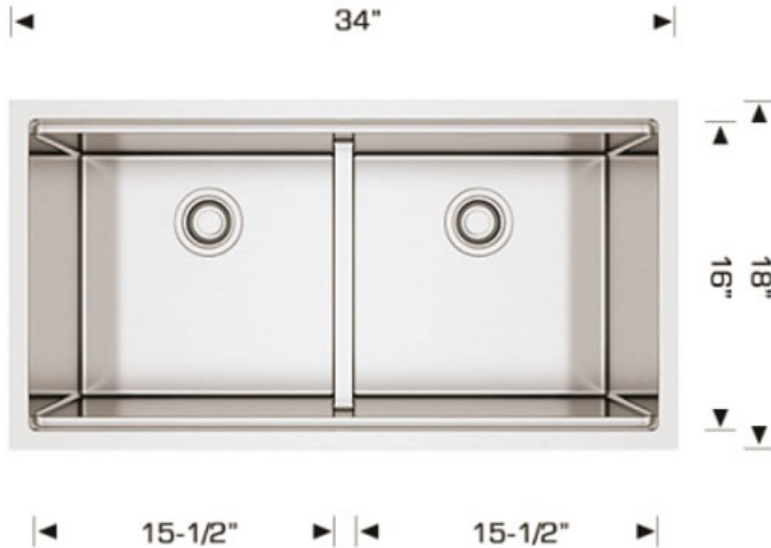

Titanium Series Plus - Model: 203418

Radius Corner

Rear positioned drain holes to maximize usable bowl and cabinet storage space below

Specifications:

- Handcrafted
- 316 Stainless Steel 16 Gauge
- 18/10 Chrome Nickel Content
- Bowl Corner Radius of 15 mm
- Brushed Finish
- Undermount Clips
- Template
- Stainless Steel Strainer
- 9" Deep

Outside: 34" x 18" x 10"
Inside: 32" x 16" x 10"
o I Size: 15 5/8" x 16" x 10"
15 5/8" x 16" x 10"

Minimum cabinet size 37"

Certification/Warranty

- ASME A 112.19.3
- CSA B45.4
- Limited Lifetime Warranty