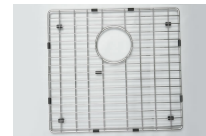

Optional Accessories

Model: G203340
Grid

Bosco Canada Inc. is known around the world for producing high quality kitchen sinks that incorporate modern design and functional superiority in every piece they manufacture.