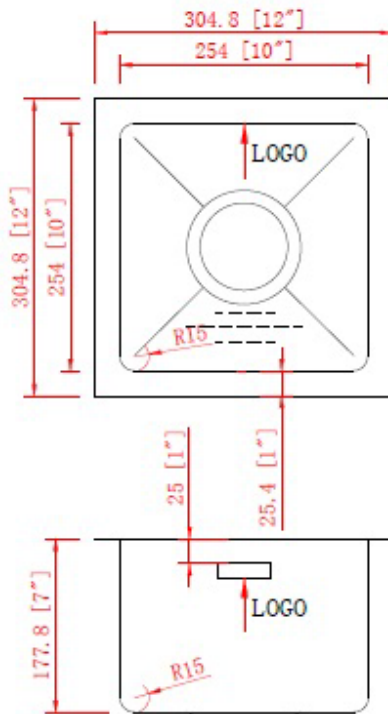

Titanium Series - Model: 203352

Radius Corner

Rear positioned drain holes to maximize usable bowl and cabinet storage space below

Specifications:

- Handcrafted
- 304 Stainless Steel 16 Gauge
- 18/10 Chrome Nickel Content
- Bowl Corner Radius of 15 mm
- Brushed Finish
- Clips & Template
- Stainless Steel Strainer
- 8" Deep

Outside: " x 12" x 8"

Inside: 10" x 10" x 8"

Minimum Cabinet Size 14"

Certification/Warranty

- ASME A 112.19.3
- CSA B45.4
- Limited Lifetime Warranty

Optional Accessories

Model: 203352
Grid

Bosco Canada Inc. is known around the world for producing high quality kitchen sinks that incorporate modern design and functional superiority in every piece they manufacture.