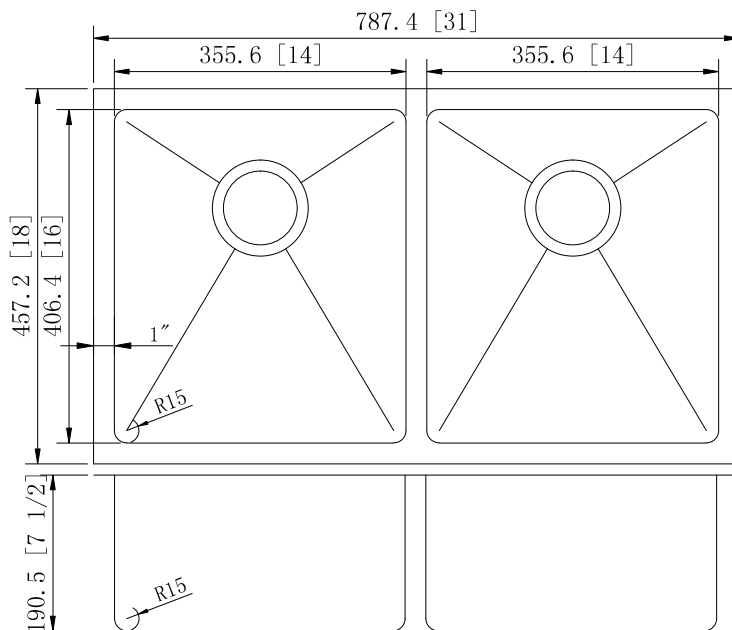

Titanium Series - Model: 203350 Plus

Radius Corner

Rear positioned drain holes to maximize usable bowl and cabinet storage space below

Specifications:

- Handcrafted
- 316 Stainless Steel 16 Gauge
- 18/10 Chrome Nickel Content
- Bowl Corner Radius of 15 mm
- Brushed Finish
- Clips & Template
- Stainless Steel Strainer
- " Deep

Outside: 31" x 18" x 7 5"
Inside: 29" x 16" x 7 5"
Bowl Size: 14" x 16" x 7 5"
14" x 16" x 7 5"

Minimum Cabinet Size 33"

Certification/Warranty

- ASME A 112.19.3
- CSA B45.4
- Limited Lifetime Warranty

Included Accessories