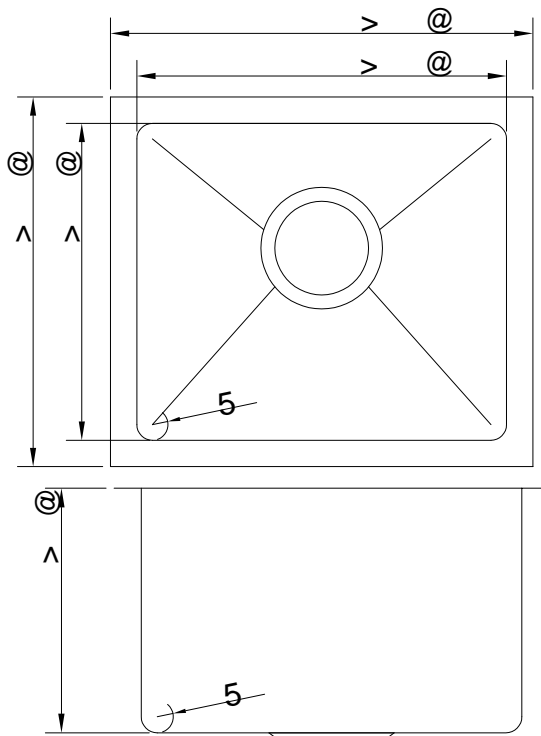

Deluxe Series - Model: 203342

Radius Corners

Rear positioned drain holes to maximize usable bowl and cabinet storage space below

Specifications:

- Handcrafted
- 316 Stainless Steel 16 Gauge
- 18/10 Chrome Nickel Content
- Bowl Corner Radius of 10mm
- Undermount clips
- Template
- Stainless Steel Strainers
- 10" Deep

Outside: 16" x 14" x 9"
Inside: 14" x 12" x 9"

Minimum Cabinet Size 19"

Certification/Warranty

- ASME A 112.19.3
- CSA B45.4
- Limited Lifetime Warranty

Optional Accessories

Grid
Model: G203342

Bosco Canada Inc. is known around the world for producing high quality kitchen sinks that incorporate modern design and functional superiority in every piece they manufacture.