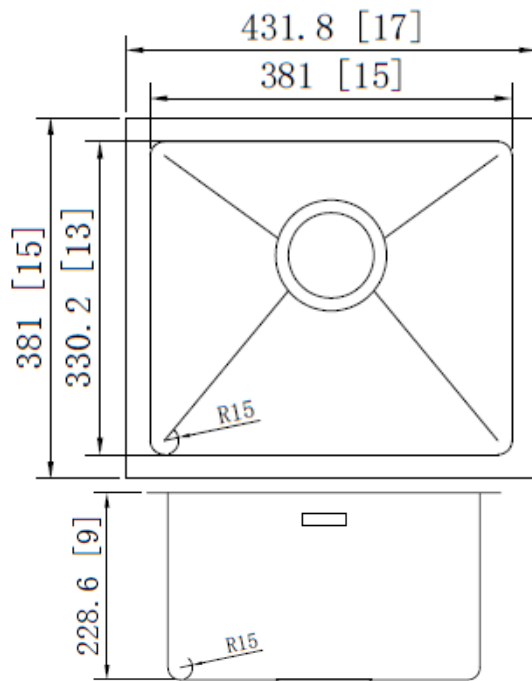

Titanium Series - Model: 203340

Radius Corner

Rear positioned drain holes to maximize usable bowl and cabinet storage space below

Specifications:

- Handcrafted
- 304 Stainless Steel 16 Gauge
- 18/10 Chrome Nickel Content
- Bowl Corner Radius of 15 mm
- Brushed Finish
- Undermount Clips
- Template
- Stainless Steel Strainer
- 9" Deep

Outside: 17" x 15" x 9"

Inside: 15" x 13" x 9"

Minimum cabinet size 20"

Certification/Warranty

- ASME A 112.19.3
- CSA B45.4
- Limited Lifetime Warranty

Optional Accessories

Model: G203340
Grid

Bosco Canada Inc. is known around the world for producing high quality kitchen sinks that incorporate modern design and functional superiority in every piece they manufacture.