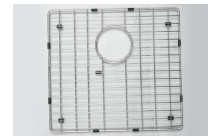

Titanium Series - Model: 203340

Radius Corner

Rear positioned drain holes to maximize usable bowl and cabinet storage space below

Specifications:

- Handcrafted
- 304 Stainless Steel 16 Gauge
- 18/10 Chrome Nickel Content
- Bowl Corner Radius of 15 mm
- Brushed Finish
- Undermount Clips
- Template
- Stainless Steel Strainer
- 9" Deep

Outside: 17" x 15" x 9"

Inside: 15" x 13" x 9"

Minimum cabinet size 20"

Certification/Warranty

- ASME A 112.19.3
- CSA B45.4
- Limited Lifetime Warranty

Optional Accessories

Model: G203340
Grid

Bosco Canada Inc. is known around the world for producing high quality kitchen sinks that incorporate modern design and functional superiority in every piece they manufacture.