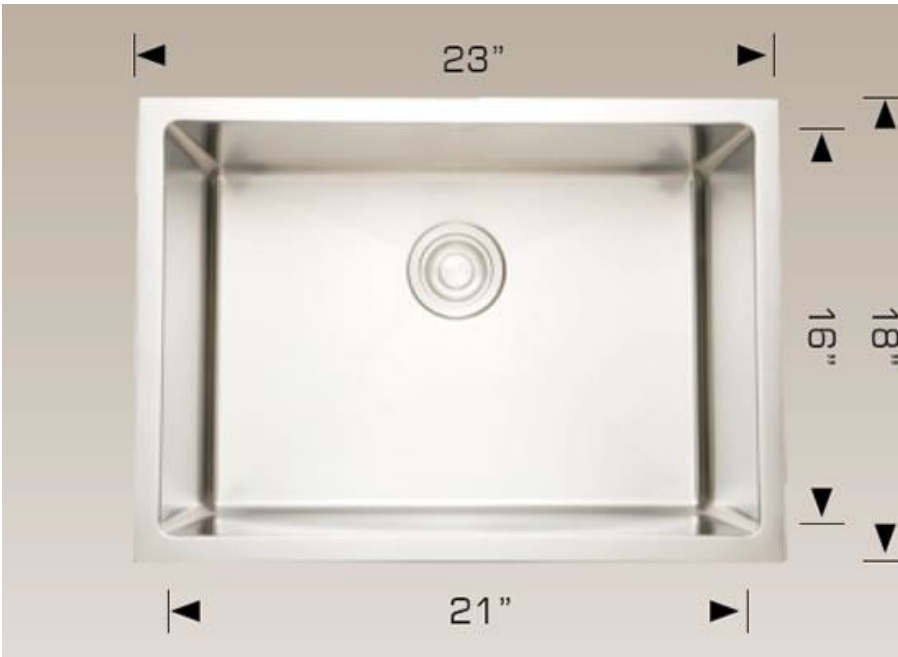

Titanium Series - Model: 203339

Radius Corner

Rear positioned drain holes to maximize usable bowl and cabinet storage space below

Specifications:

- Handcrafted
- 304 Stainless Steel 16 Gauge
- 18/10 Chrome Nickel Content
- Bowl Corner Radius of 15 mm
- Brushed Finish
- Undermount Clips
- Template
- Stainless Steel Strainer
- 10" Deep

Outside: 23" x 18" x 10"

Inside: 21" x 16" x 10"

Minimum cabinet size 26"

Certification/Warranty

- ASME A 112.19.3
- CSA B45.4
- Limited Lifetime Warranty

Optional Accessories

Model: G203339
Grid

Model: 202020
Cutting Board