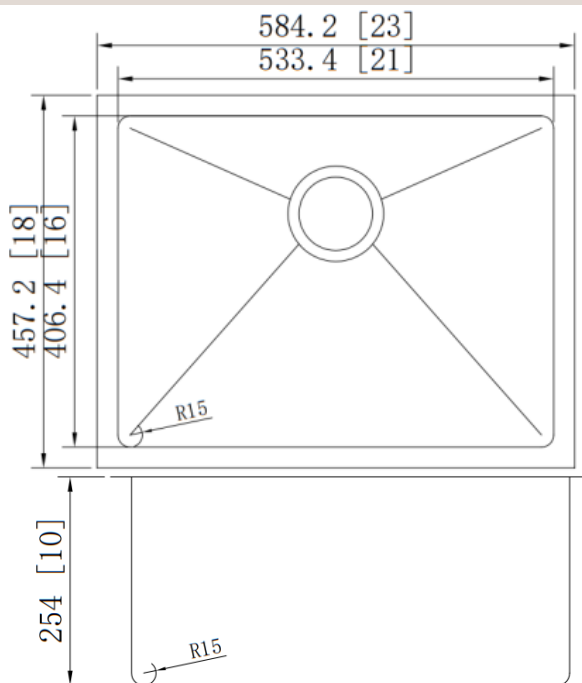

Titanium Series - Model: 203339

Radius Corner

Rear positioned drain holes to maximize usable bowl and cabinet storage space below

Specifications:

- Handcrafted
- 304 Stainless Steel 16 Gauge
- 18/10 Chrome Nickel Content
- Bowl Corner Radius of 15 mm
- Brushed Finish
- Undermount Clips
- Template
- Stainless Steel Strainer
- 10" Deep

Outside: 23" x 18" x 10"

Inside: 21" x 16" x 10"

Minimum cabinet size 26"

Certification/Warranty

- ASME A 112.19.3
- CSA B45.4
- Limited Lifetime Warranty

Optional Accessories

Model: G203339
Grid

Model: 202020
Cutting Board