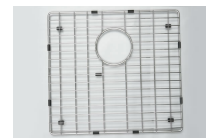

Optional Accessories

Model: G203339
Grid