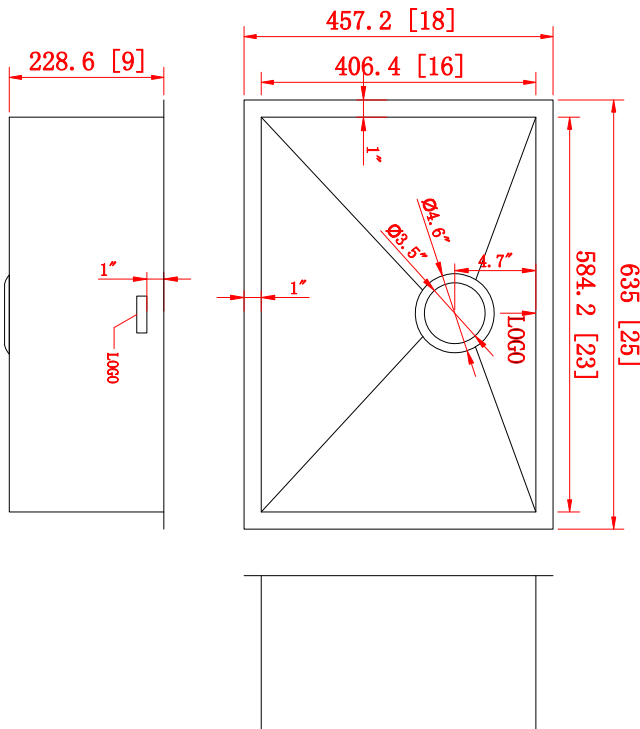

Elegant Series - Model: 203334

Zero Radius Corner

Rear positioned drain holes to maximize usable bowl and cabinet storage space below

Specifications:

- Handcrafted
- 304 stainless steel 18 gauge
- 18/10 chrome nickel content
- Zero Radius Corner
- Undermount clips
- Template
- Stainless steel strainers
- 9" Deep

Outside: 25" x 18" x 9"

Inside: 23" x 16" x 9"

Minimum cabinet size 27"

Certification/Warranty

- ASME A 112.19.3
- CSA B45.4
- Limited Lifetime Warranty

Optional Accessories

Utensil Rack
Model: 202015

Plate Rack
Model: 202018