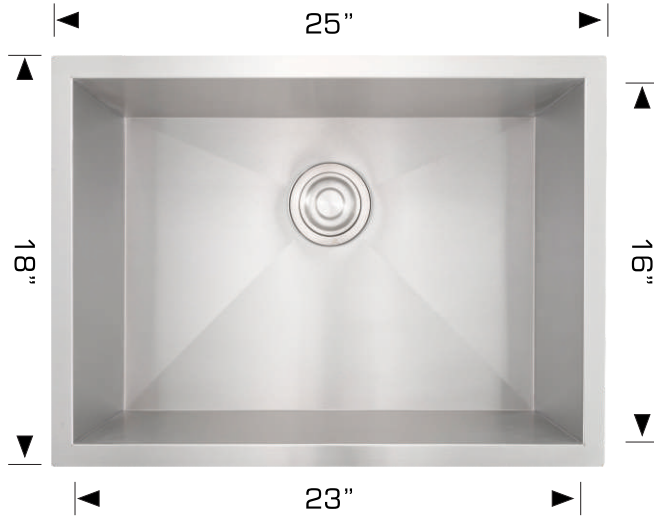

Elegant Series - Model: 203334

Zero Radius Corner

Rear positioned drain holes to maximize usable bowl and cabinet storage space below

Specifications:

- Handcrafted
- 304 stainless steel 18 gauge
- 18/10 chrome nickel content
- Zero Radius Corner
- Undermount clips
- Template
- Stainless steel strainers
- 9" Deep

Outside: 25" x 18" x 9"

Inside: 23" x 16" x 9"

Minimum cabinet size 27"

Certification/Warranty

- ASME A 112.19.3
- CSA B45.4
- Limited Lifetime Warranty

Optional Accessories

Utensil Rack
Model: 202015

Plate Rack
Model: 202018