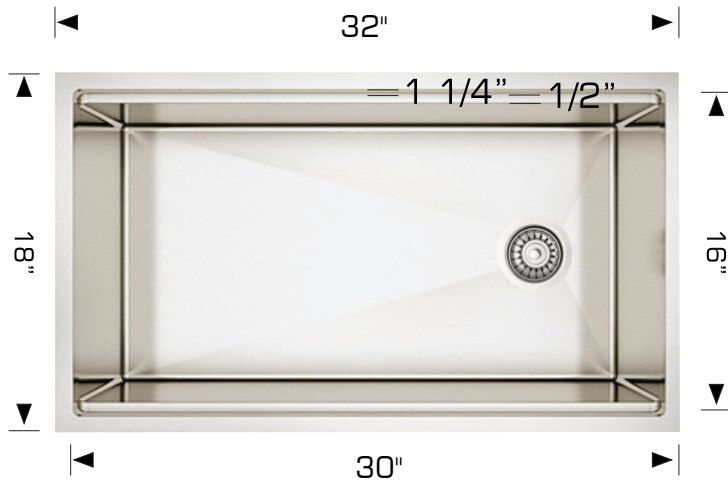

Titanium Series Plus - Model: 203218

Radius Corner

Multi-Level

Specifications:

- Handcrafted
- 316 stainless steel 16 gauge
- 18/10 chrome nickel content
- Bowl corner radius of 15mm
- Brushed Finish
- Undermount clips
- Template
- Strainer
- Top to lip 1 1/4" lower
- Lip 1/2"
- 10" Deep

Outside: 32" x 18" x 10"
Inside: 30" x 16" x 10"

Minimum Cabinet Size 35"

Certification/Warranty

- ASME A 112.19.3
- CSA B45.4
- Limited Lifetime Warranty

Accessories Included

Model: 202036
Cutting Board

Model: 202039
Roll Up Dish Drying Rack