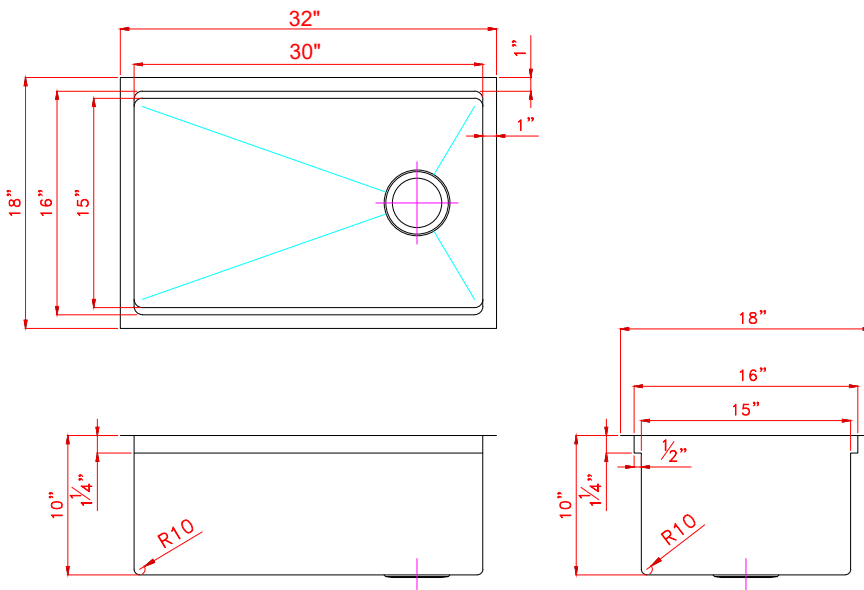

Titanium Series Plus - Model: 203218

Radius Corner

Multi-Level

Specifications:

- Handcrafted
- 316 stainless steel 16 gauge
- 18/10 chrome nickel content
- Bowl corner radius of 15mm
- Brushed Finish
- Undermount clips
- Template
- Strainer
- Top to lip 1 1/4" lower
- Lip 1/2"
- 10" Deep

Outside: 32" x 18" x 10"
Inside: 30" x 16" x 10"

Minimum Cabinet Size 35"

Certification/Warranty

- ASME A 112.19.3
- CSA B45.4
- Limited Lifetime Warranty

Accessories Included

Model: 202036
Cutting Board

Model: 202039
Roll Up Dish Drying Rack