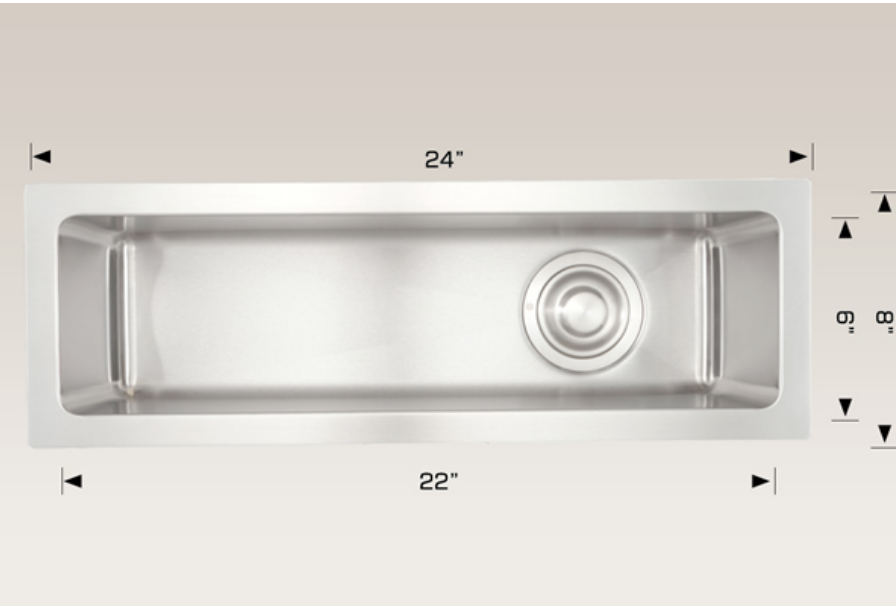

## Diamond Series - Model: 202021 Undermount Ice Bin

### Specifications:

- 304 Stainless Steel
- 16 Gauge
- Radial Corner 15mm
- Brushed Finish
- 8" Deep

Outside: 24" x 8" x 8"  
 Inside: 22" x 6" x 8"