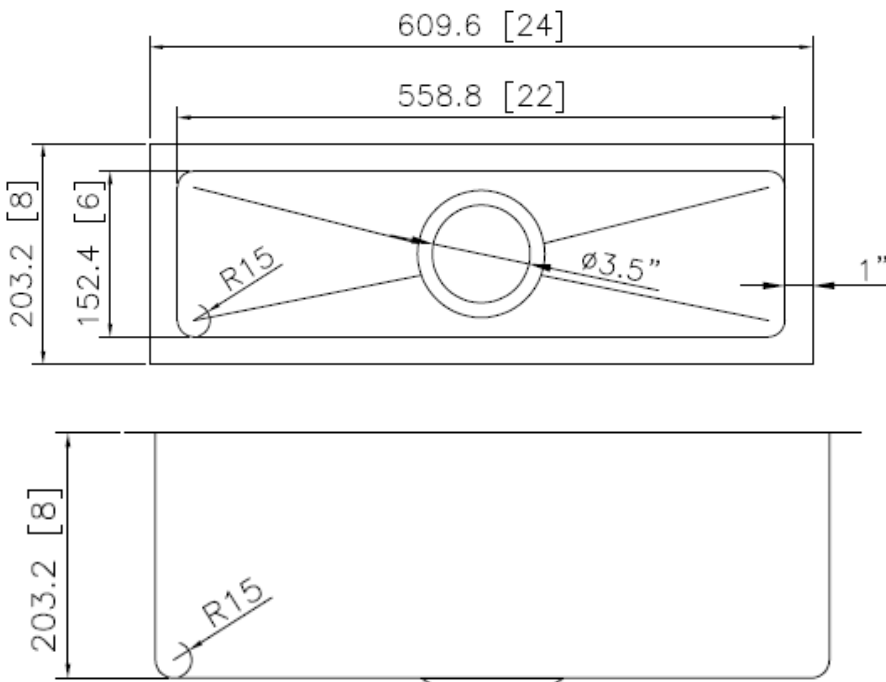

Certification/Warranty

- ASME A 112.19.3
- CSA B45.4
- Limited Lifetime Warranty