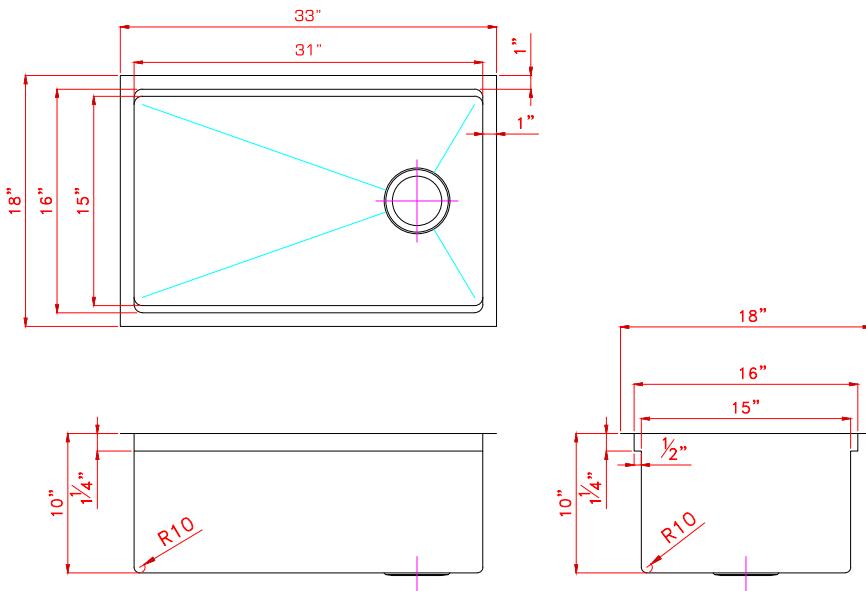

Titanium Series Plus - Model: 201833

Radius Corner

Multi-Level

Specifications:

- Handcrafted
- 316 stainless steel 16 gauge
- 18/10 chrome nickel content
- Bowl corner radius of 15mm
- Brushed Finish
- Undermount clips
- Template
- Strainer
- Top to lip 1 1/4" lower
- Lip 1/2"
- 10" Deep

Outside: 33" x 18" x 10"
Inside: 31" x 16" x 10"

Minimum cabinet size 36"

Certification/Warranty

- ASME A 112.19.3
- CSA B45.4
- Limited Lifetime Warranty

Accessories Included

Bosco Canada Inc. is known around the world for producing high quality kitchen sinks that incorporate modern design and functional superiority in every piece they manufacture.