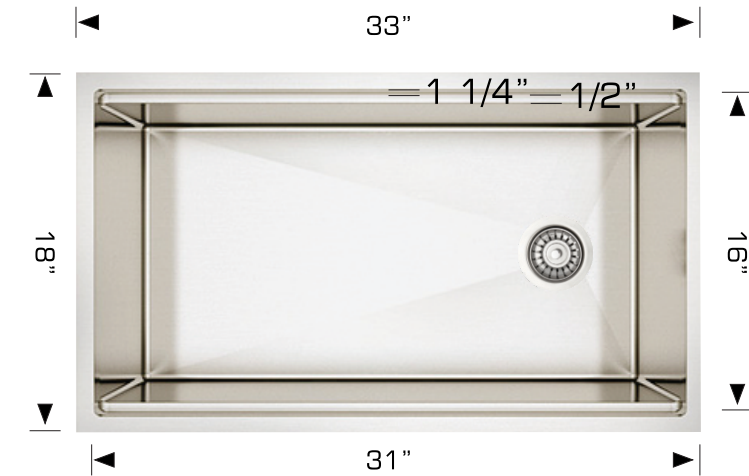

### Specifications:

- Handcrafted
- 316 stainless steel 16 gauge
- 18/10 chrome nickel content
- Bowl corner radius of 15mm
- Brushed Finish
- Undermount clips
- Template
- Strainer
- Top to lip 1 1/4" lower
- Lip 1/2"
- 10" Deep

Outside: 33" x 18" x 10"  
Inside: 31" x 16" x 10"

Minimum cabinet size 36"

### Accessories Included

Model: 202036  
Cutting Board

Model: 202039  
Roll Up Dish Drying Rack

Model: G201833  
Grid

Model: 202038  
Plate Holder

Model: 202010  
Strainer

Model: 202037  
Basket

*Bosco Canada Inc. is known around the world for producing high quality kitchen sinks that incorporate modern design and functional superiority in every piece they manufacture.*