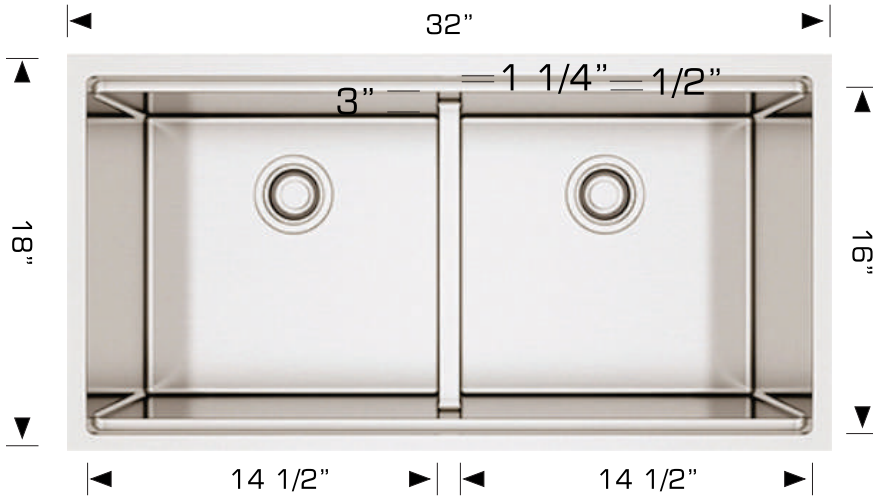

Titanium Series Plus - Model: 201832

Radius Corner

Multi-Level

Specifications:

- Handcrafted
- 316 stainless steel 16 gauge
- 18/10 chrome nickel content
- Bowl corner radius of 15mm
- Brushed Finish • Clips
- Template • Strainers
- Top to lip 1 1/4" lower
- Lip 1/2"
- 1" Wide central lowered 3"
- 10" Deep

Outside: 32" x 18" x 10"
Inside: 30" x 16" x 10"
Bowl size: 14 1/2" x 16" x 10"
Bowl size: 14 1/2" x 16" x 10"

Minimum cabinet size 35"

Certification/Warranty

- ASME A 112.19.3
- CSA B45.4
- Limited Lifetime Warranty