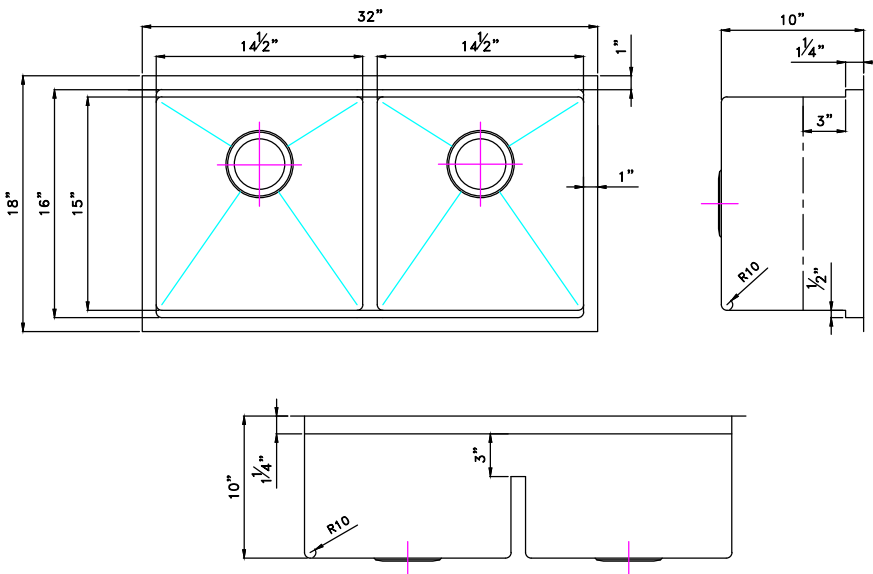

Titanium Series Plus - Model: 201832

Radius Corner

Multi-Level

Specifications:

- Handcrafted
- 316 stainless steel 16 gauge
- 18/10 chrome nickel content
- Bowl corner radius of 15mm
- Brushed Finish • Clips
- Template • Strainers
- Top to lip 1 1/4" lower
- Lip 1/2"
- 1" Wide central lowered 3"
- 10" Deep

Outside: 32" x 18" x 10"
Inside: 30" x 16" x 10"
Bowl size: 14 1/2" x 16" x 10"
Bowl size: 14 1/2" x 16" x 10"

Minimum cabinet size 35"

Certification/Warranty

- ASME A 112.19.3
- CSA B45.4
- Limited Lifetime Warranty