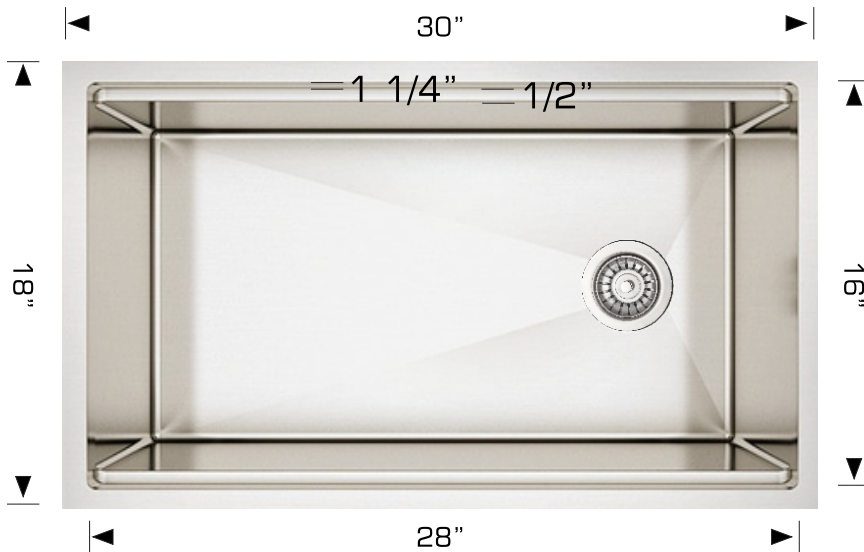

Titanium Series Plus - Model: 201830

Radius Corner

Multi-level

Specifications:

- Handcrafted
- 316 stainless steel 16 gauge
- 18/10 chrome nickel content
- Bowl corner radius of 10mm
- Brushed finish
- Undermount clips
- Template
- Strainer
- Top to lip 1 1/4" lower
- Lip 1/2"
- 10" Deep

Outside: 30" x 18" x 10"
Inside: 28" x 16" x 10"

Minimum cabinet size 33"

Certification/Warranty

- ASME A 112.19.3
- CSA B45.4
- Limited Lifetime Warranty

Accessories Included

Model: 202036
Cutting Board

Model: 202039
Roll Up Dish Drying Rack