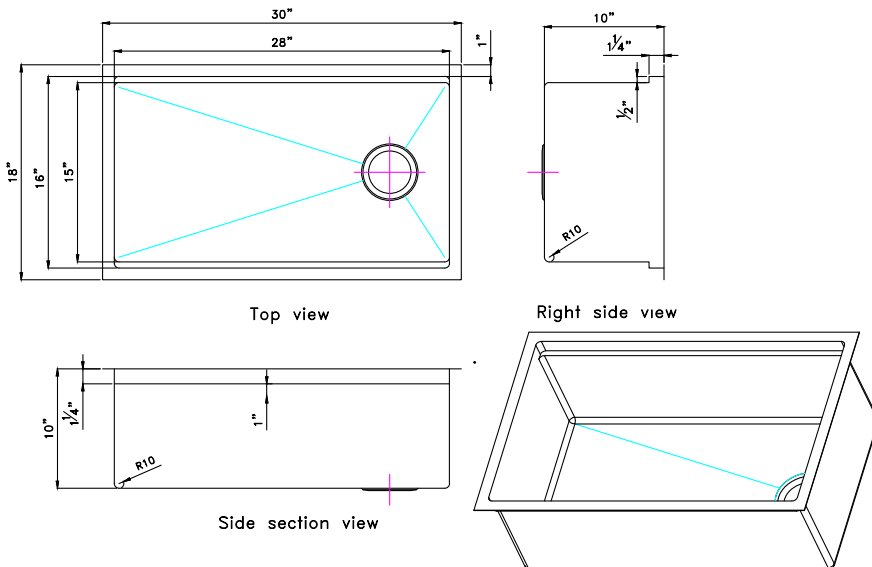

Titanium Series Plus - Model: 201830

Radius Corner

Multi-level

Specifications:

- Handcrafted
- 316 stainless steel 16 gauge
- 18/10 chrome nickel content
- Bowl corner radius of 10mm
- Brushed finish
- Undermount clips
- Template
- Strainer
- Top to lip 1 1/4" lower
- Lip 1/2"
- 10" Deep

Outside: 30" x 18" x 10"
Inside: 28" x 16" x 10"

Minimum cabinet size 33"

Certification/Warranty

- ASME A 112.19.3
- CSA B45.4
- Limited Lifetime Warranty

Accessories Included

Model: 202036
Cutting Board

Model: 202039
Roll Up Dish Drying Rack