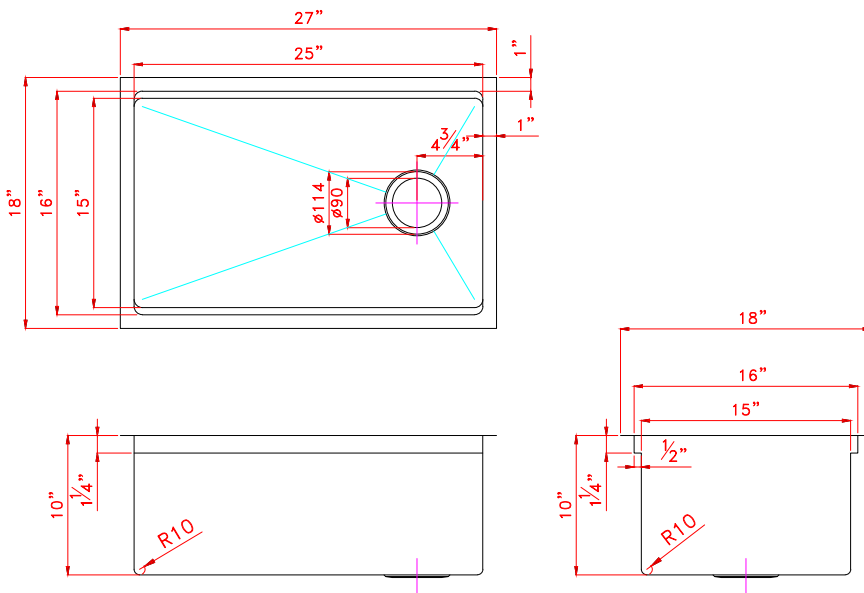

### Radius Corner

Multi-Level

### Specifications:

- Handcrafted
- 316 stainless steel 16 gauge
- 18/10 chrome nickel content
- Bowl corner radius of 15mm
- Brushed Finish
- Undermount clips
- Template
- Strainer
- 10" Deep
- Top to lip 1 1/4" lower
- Lip 1/2"

Outside: 27" x 18" x 10"  
Inside: 25" x 16" x 10"

Minimum cabinet size 30"