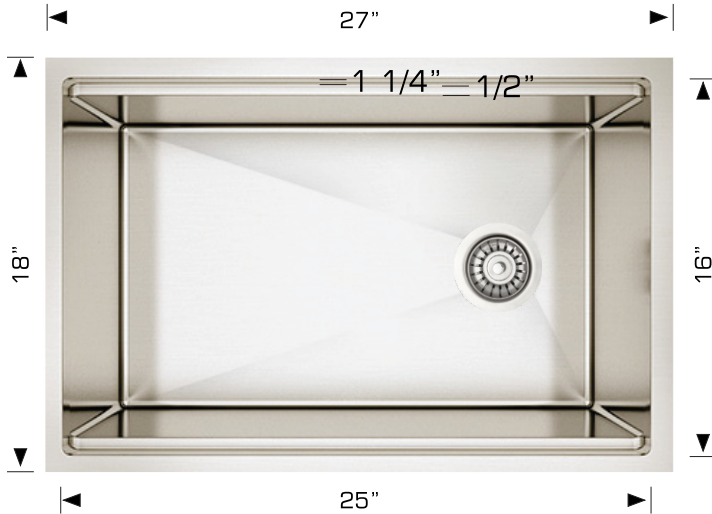

## Titanium Series - Model: 201827

### Radius Corner

Multi-Level

### Specifications:

- Handcrafted
- 316 stainless steel 16 gauge
- 18/10 chrome nickel content
- Bowl corner radius of 15mm
- Brushed Finish
- Undermount clips
- Template
- Strainer
- 10" Deep
- Top to lip 1 1/4" lower
- Lip 1/2"

Outside: 27" x 18" x 10"  
Inside: 25" x 16" x 10"

Minimum cabinet size 30"