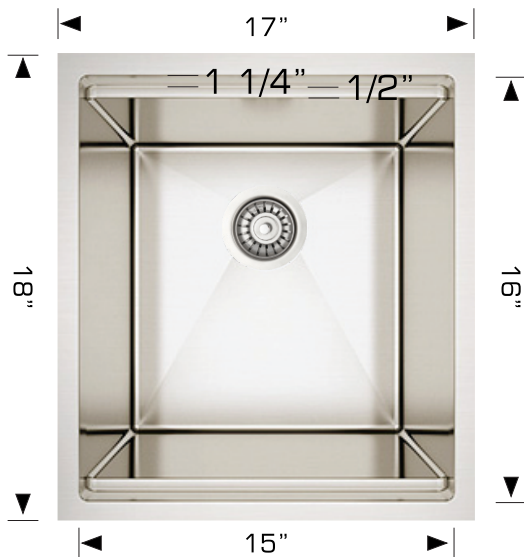

Titanium Series Plus - Model: 201817

Radius Corner

Multi-Level

Specifications:

- Handcrafted
- 316 Stainless Steel 16 Gauge
- 18/10 Chrome Nickel Content
- Bowl Corner Radius of 10 mm
- Brushed Finish
- Clips & Template
- Stainless Steel Strainer
- Top To Lip 1 1/4" Lower
- Lip 1/2"
- 10" Deep

Outside: 17" x 18" x 10"

Inside: 15" x 16" x 10"

Minimum Cabinet Size 20"

Certification/Warranty

- ASME A 112.19.3
- CSA B45.4
- Limited Lifetime Warranty

Accessories Included

Model: G201817
Grid

Model: 202010
Strainer