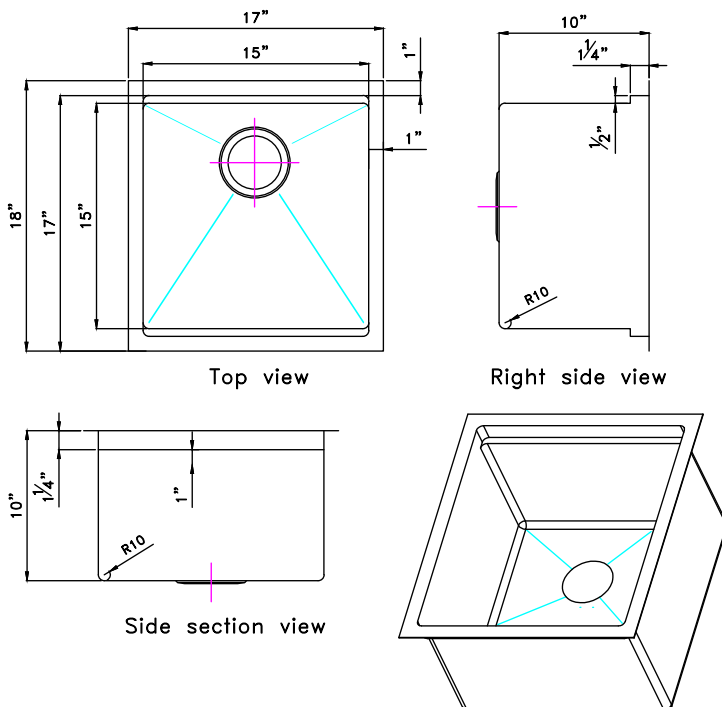

Titanium Series Plus - Model: 201817

Radius Corner

Multi-Level

Specifications:

- Handcrafted
- 316 Stainless Steel 16 Gauge
- 18/10 Chrome Nickel Content
- Bowl Corner Radius of 10 mm
- Brushed Finish
- Clips & Template
- Stainless Steel Strainer
- Top To Lip 1 1/4" Lower
- Lip 1/2"
- 10" Deep

Outside: 17" x 18" x 10"

Inside: 15" x 16" x 10"

Minimum Cabinet Size 20"

Certification/Warranty

- ASME A 112.19.3
- CSA B45.4
- Limited Lifetime Warranty

Accessories Included

Model: G201817
Grid

Model: 202010
Strainer