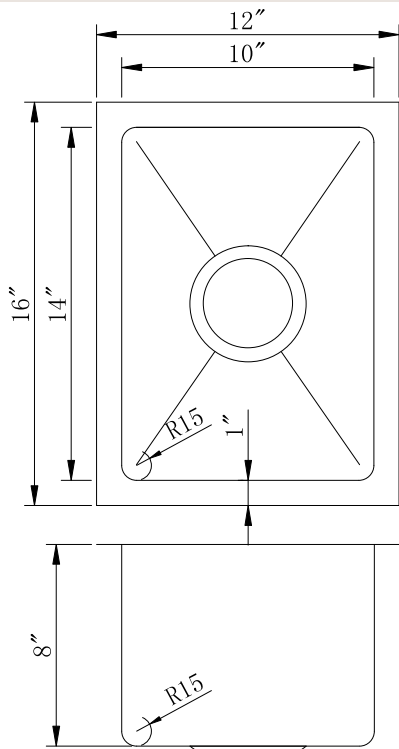

Deluxe Series - Model: 201711 Plus Radius Corner Undermount

Specifications:

- Handcrafted
- 304 Stainless Steel
- 16 Gauge
- 18/10 Chrome Nickel Content
- Bowl Corner Radius of 15mm
- Undermount Clips
- Template
- Stainless Steel Strainer
- 8" Deep

Outside: 12" x 16" x 8"
Inside: 10" x 14" x 8"

Minimum Cabinet Size: 15"

Certification/Warranty

- ASME A 112.19.3
- CSA B45.4
- Limited Lifetime Warranty

Included Accessories

Grid
Model: G201711

Strainer
Model: 202012