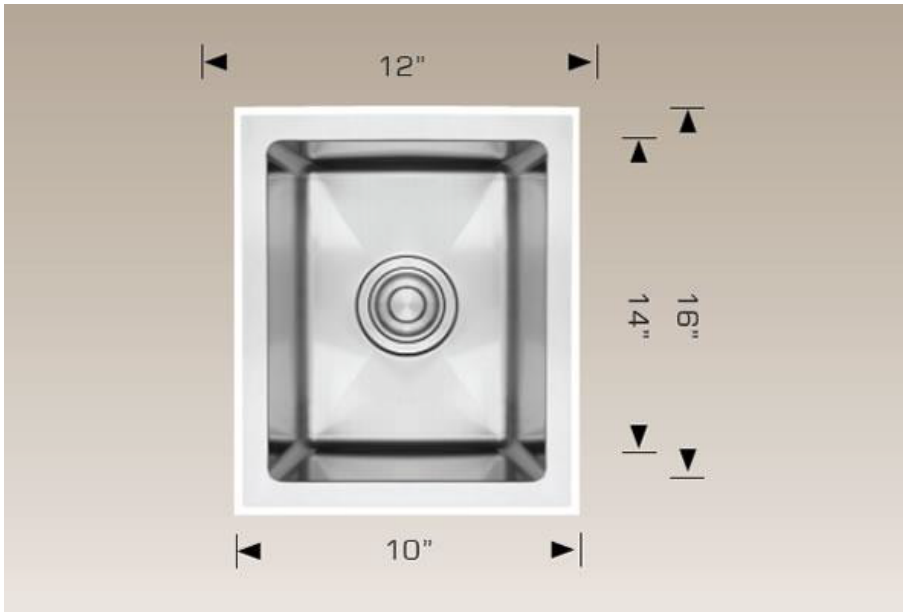

Deluxe Series - Model: 201711 Plus Radius Corner Undermount

Specifications:

- Handcrafted
- 304 Stainless Steel
- 16 Gauge
- 18/10 Chrome Nickel Content
- Bowl Corner Radius of 15mm
- Undermount Clips
- Template
- Stainless Steel Strainer
- 8" Deep

Outside: 12" x 16" x 8"
Inside: 10" x 14" x 8"

Minimum Cabinet Size: 15"

Certification/Warranty

- ASME A 112.19.3
- CSA B45.4
- Limited Lifetime Warranty

Included Accessories

Grid
Model: G201711

Strainer
Model: 202012