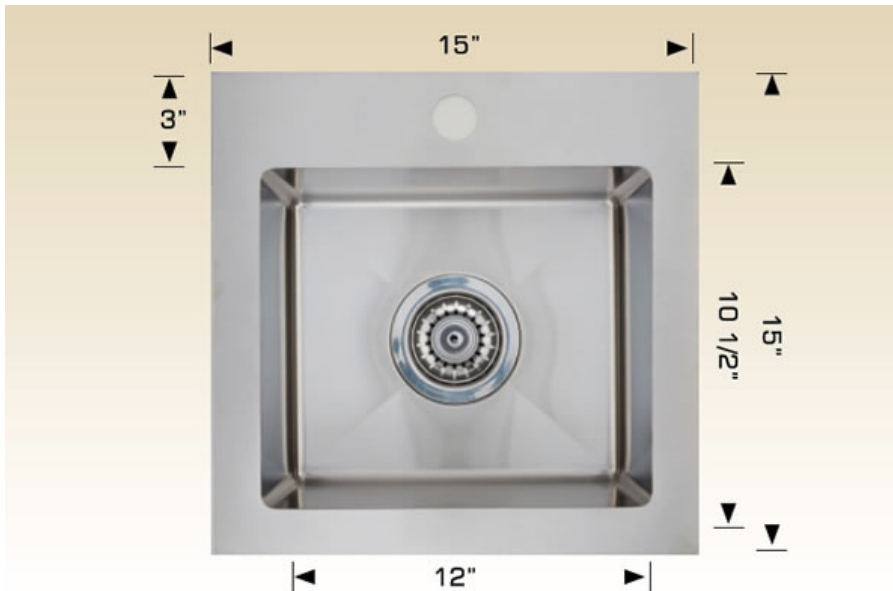

RV Series - Model: 201506-1 Radius Corner

Drop-in

Specifications:

- Handcrafted
- 304 Stainless Steel 18 Gauge
- 18/10 Chrome Nickel Content
- Radius Corner 10mm
- Brushed Finish
- Clips & Template
- Strainer
- 6" Deep

Outside: 15" x 15" x 6"
Inside: 12 1/2" x 10 1/2" x 6"

Minimum Cabinet Size 18"

Available One Or Two Holes

Certification/Warranty

- ASME A 112.19.3
- CSA B45.4
- Limited Lifetime Warranty

Bosco Canada Inc. is known around the world for producing high quality kitchen sinks that incorporate modern design and functional superiority in every piece they manufacture.