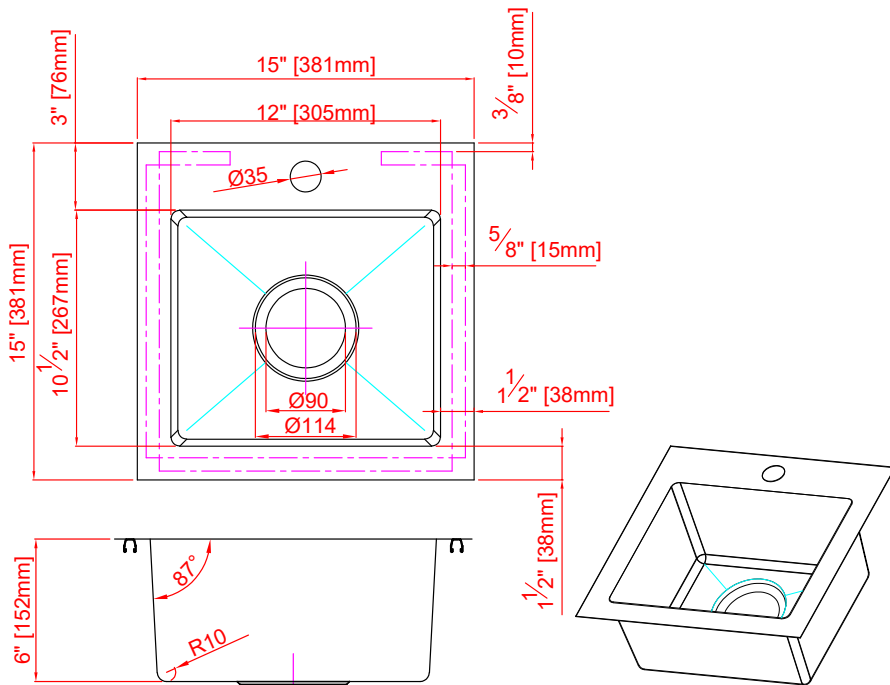

RV Series - Model: 201506-1 Radius Corner

Drop-in

Specifications:

- Handcrafted
- 304 Stainless Steel 18 Gauge
- 18/10 Chrome Nickel Content
- Radius Corner 10mm
- Brushed Finish
- Clips & Template
- Strainer
- 6" Deep

Outside: 15" x 15" x 6"
Inside: 12 1/2" x 10 1/2" x 6"

Minimum Cabinet Size 18"

Available One Or Two Holes

Certification/Warranty

- ASME A 112.19.3
- CSA B45.4
- Limited Lifetime Warranty

Bosco Canada Inc. is known around the world for producing high quality kitchen sinks that incorporate modern design and functional superiority in every piece they manufacture.