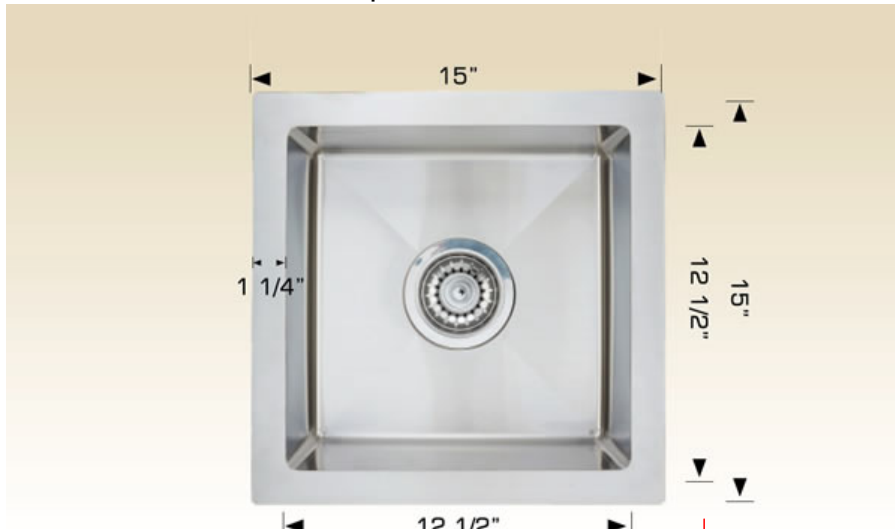

RV Series - Model: 201505

Radius Corner

Undermount or Drop-in

Specifications:

- Handcrafted
- 304 Stainless Steel 18 Gauge
- 18/10 Chrome Nickel Content
- Radius Corner 15mm
- Brushed Finish
- Clips & Template
- Strainer
- 6" Deep

Outside: 15" x 15" x 6"
Inside: 12 1/2" x 12 1/2" x 6"

Minimum Cabinet Size 18"

Certification/Warranty

- ASME A 112.19.3
- CSA B45.4
- Limited Lifetime Warranty

Bosco Canada Inc. is known around the world for producing high quality kitchen sinks that incorporate modern design and functional superiority in every piece they manufacture.