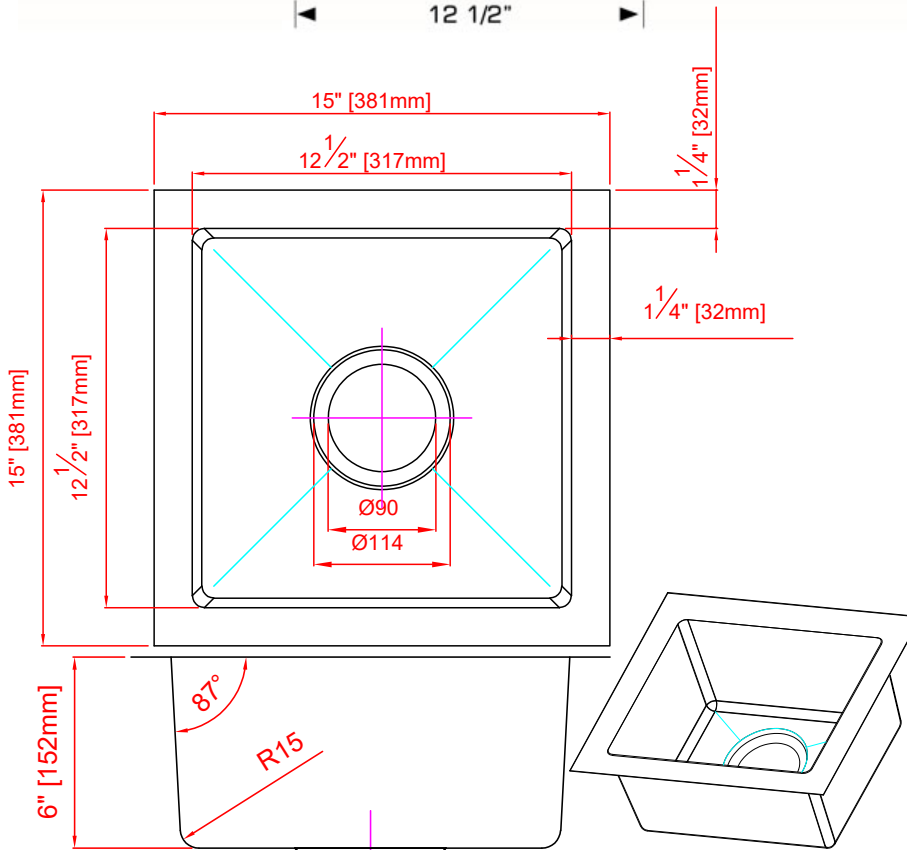

RV Series - Model: 201505

Radius Corner

Undermount or Drop-in

Specifications:

- Handcrafted
- 304 Stainless Steel 18 Gauge
- 18/10 Chrome Nickel Content
- Radius Corner 15mm
- Brushed Finish
- Clips & Template
- Strainer
- 6" Deep

Outside: 15" x 15" x 6"
Inside: 12 1/2" x 12 1/2" x 6"

Minimum Cabinet Size 18"

Certification/Warranty

- ASME A 112.19.3
- CSA B45.4
- Limited Lifetime Warranty

Bosco Canada Inc. is known around the world for producing high quality kitchen sinks that incorporate modern design and functional superiority in every piece they manufacture.