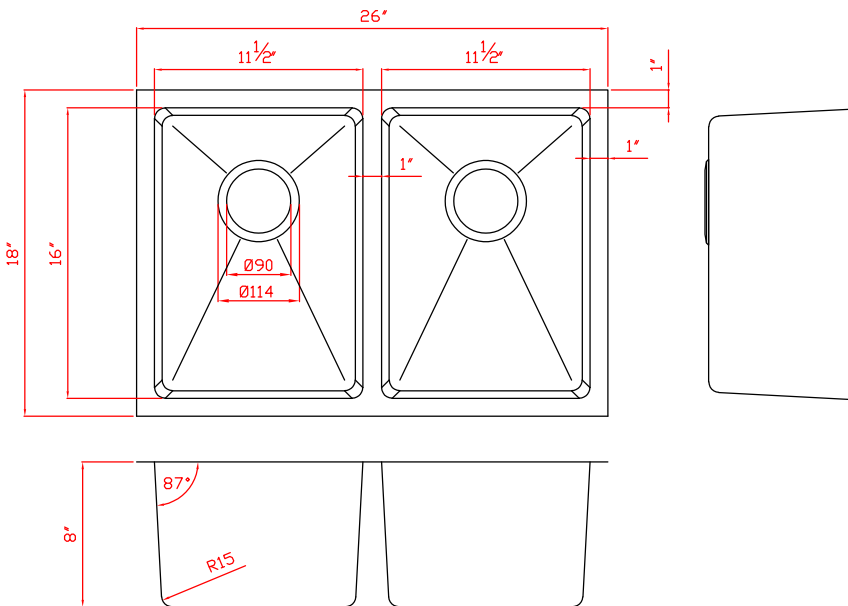

Super Series - Model: 208049

Radius Corner

Rear positioned drain holes to maximize usable bowl and cabinet storage space below

Specifications:

- Handcrafted
- 304 stainless steel 18 gauge
- 18/10 chrome nickel content
- Bowl corner radius of 15mm
- Undermount clips
- Template
- Stainless steel strainers
- 8" Deep

Outside: 26" x 18" x 8"

Inside: 24" x 16" x 8"

Bowl Size: 11.5" x 16" x 8"
 11.5" x 16" x 8"

Minimum cabinet size 29"

Certification/Warranty

- ASME A 112.19.3
- CSA B45.4
- Limited Lifetime Warranty

Optional Accessories