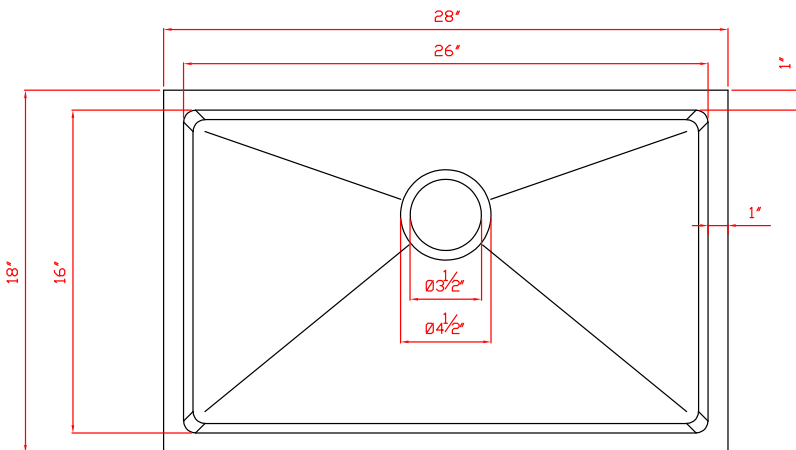

Super Series - Model: 208048

Radius Corner

Rear positioned drain holes to maximize usable bowl and cabinet storage space below

Specifications:

- Handcrafted
- 304 stainless steel 18 gauge
- 18/10 chrome nickel content
- Bowl corner radius of 15mm
- Undermount clips
- Template
- Stainless steel strainer
- 9" Deep

Outside: 28" x 18" x 9"
Inside: 26" x 16" x 9"

Minimum cabinet size 31"

Certification/Warranty

- ASME A 112.19.3
- CSA B45.4
- Limited Lifetime Warranty

Optional Accessories

Model: 202041 - Plate Holder

Model: 202040 - Colander