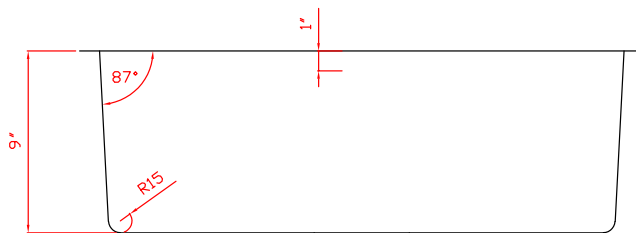

Super Series - Model: 208048

Radius Corner

Rear positioned drain holes to maximize usable bowl and cabinet storage space below

Specifications:

- Handcrafted
- 304 stainless steel 18 gauge
- 18/10 chrome nickel content
- Bowl corner radius of 15mm
- Undermount clips
- Template
- Stainless steel strainer
- 9" Deep

Outside: 28" x 18" x 9"
Inside: 26" x 16" x 9"

Minimum cabinet size 31"

Certification/Warranty

- ASME A 112.19.3
- CSA B45.4
- Limited Lifetime Warranty

Optional Accessories

Model: 202041 - Plate Holder

Model: 202040 - Colander