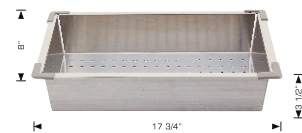

Super Series - Model: 208048

Radius Corner

Rear positioned drain holes to maximize usable bowl and cabinet storage space below

Specifications:

- Handcrafted
- 304 stainless steel 18 gauge
- 18/10 chrome nickel content
- Bowl corner radius of 15mm
- Undermount clips
- Template
- Stainless steel strainer
- 9" Deep

Outside: 28" x 18" x 9"
Inside: 26" x 16" x 9"

Minimum cabinet size 31"

Certification/Warranty

- ASME A 112.19.3
- CSA B45.4
- Limited Lifetime Warranty

Optional Accessories

Model: 202041 - Plate Holder

Model: 202040 - Colander