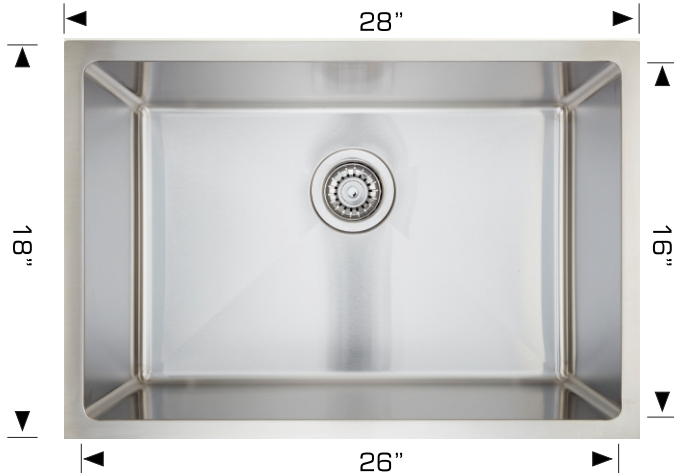

Super Series - Model: 208048

Radius Corner

Rear positioned drain holes to maximize usable bowl and cabinet storage space below

Specifications:

- Handcrafted
- 304 stainless steel 18 gauge
- 18/10 chrome nickel content
- Bowl corner radius of 15mm
- Undermount clips
- Template
- Stainless steel strainer
- 9" Deep

Outside: 28" x 18" x 9"
Inside: 26" x 16" x 9"

Minimum cabinet size 31"

Certification/Warranty

- ASME A 112.19.3
- CSA B45.4
- Limited Lifetime Warranty

Optional Accessories

Model: 202041 - Plate Holder

Model: 202040 - Colander