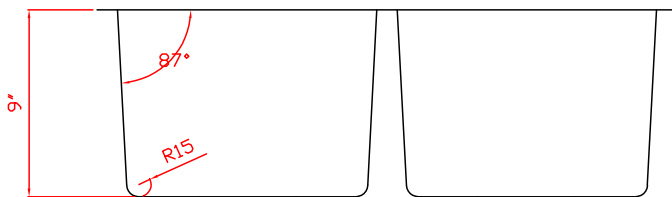

Super Series - Model: 208047

Radius Corner

Rear positioned drain holes to maximize usable bowl and cabinet storage space below

Specifications:

- Handcrafted
- 304 stainless steel 18 gauge
- 18/10 chrome nickel content
- Bowl corner radius of 15mm
- Undermount clips
- Template
- Stainless steel strainers
- 9" Deep

Outside: 28" x 18" x 9"

Inside: 26" x 16" x 9"

Bowl Size: 12.5" x 16" x 9"
12.5" x 16" x 9"

Minimum cabinet size 31"

Certification/Warranty

- ASME A 112.19.3
- CSA B45.4
- Limited Lifetime Warranty

Optional Accessories