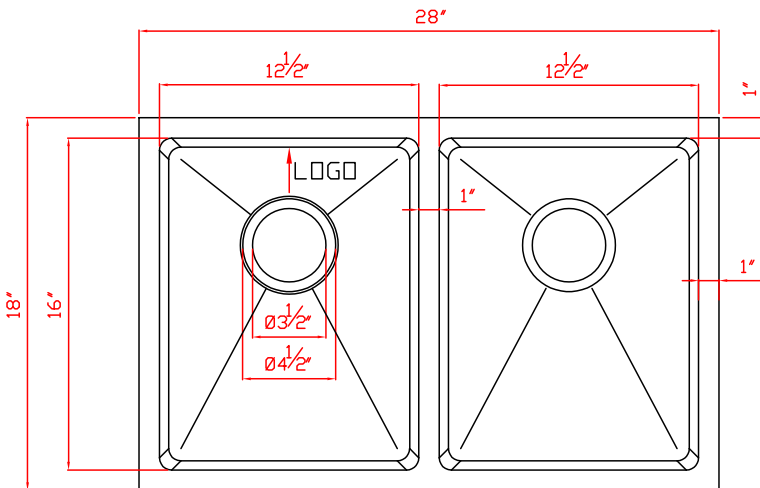

Super Series - Model: 208047

Radius Corner

Rear positioned drain holes to maximize usable bowl and cabinet storage space below

Specifications:

- Handcrafted
- 304 stainless steel 18 gauge
- 18/10 chrome nickel content
- Bowl corner radius of 15mm
- Undermount clips
- Template
- Stainless steel strainers
- 9" Deep

Outside: 28" x 18" x 9"

Inside: 26" x 16" x 9"

Bowl Size: 12.5" x 16" x 9"
12.5" x 16" x 9"

Minimum cabinet size 31"

Certification/Warranty

- ASME A 112.19.3
- CSA B45.4
- Limited Lifetime Warranty

Optional Accessories