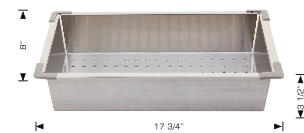

Model: 202040 - Colander