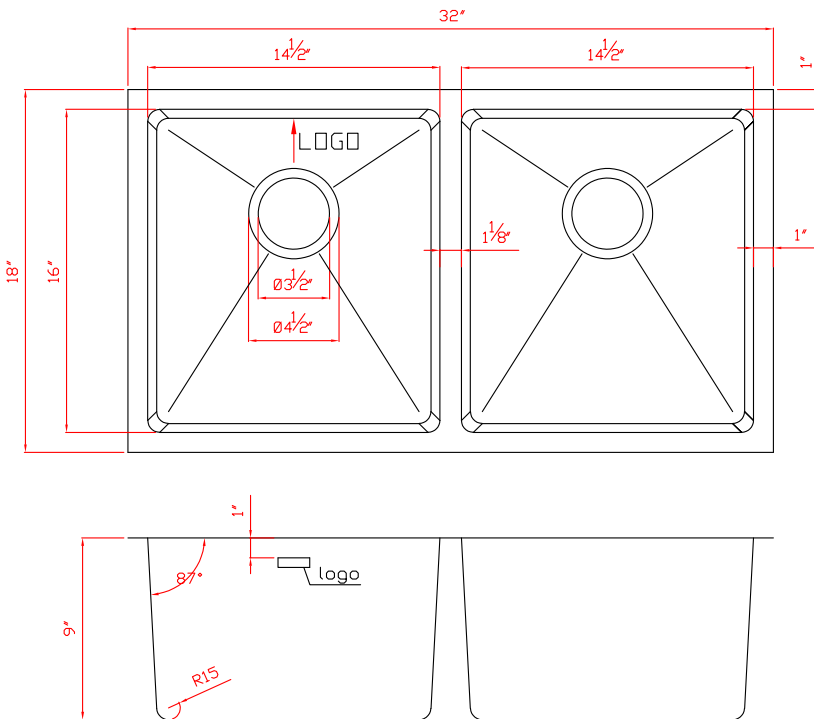

Super Series - Model: 208043

Radius Corner

Rear positioned drain holes to maximize usable bowl and cabinet storage space below

Specifications:

- Handcrafted
- 304 stainless steel 18 gauge
- 18/10 chrome nickel content
- Bowl corner radius of 15mm
- Undermount clips
- Template
- Stainless steel strainers
- 9" Deep

Outside: 32" x 18" x 9"

Inside: 30" x 16" x 9"

Bowl Size: 14.5" x 16" x 9"

14.5" x 16" x 9"

Minimum cabinet size 35"

Certification/Warranty

- ASME A 112.19.3
- CSA B45.4
- Limited Lifetime Warranty

Optional Accessories