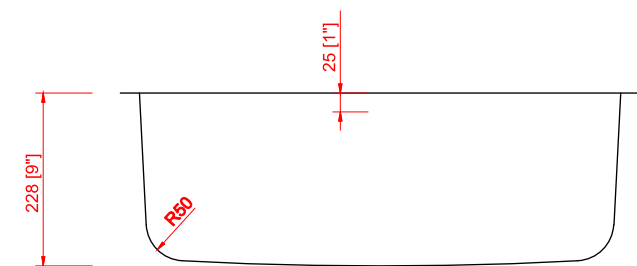

### Specifications:

- 304 stainless steel
- 18 gauge
- Strainer
- Undermount clips
- Template
- 9" Deep

Outside: 27" x 18" x 9"  
Inside: 25" x 16" x 9"

Minimum cabinet size 30"