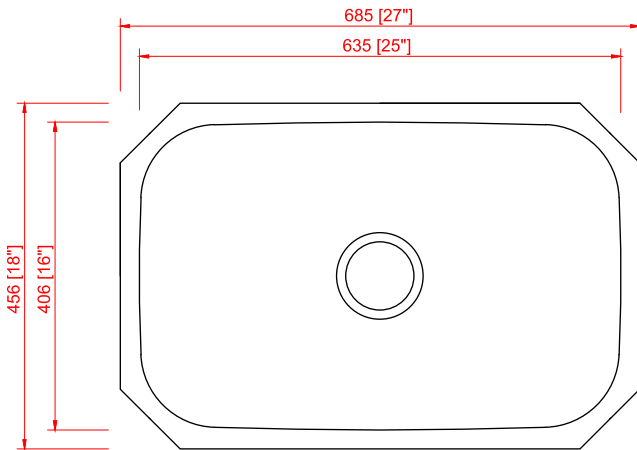

### Specifications:

- 304 stainless steel
- 18 gauge
- Strainer
- Undermount clips
- Template
- 9" Deep

Outside: 27" x 18" x 9"  
Inside: 25" x 16" x 9"

Minimum cabinet size 30"