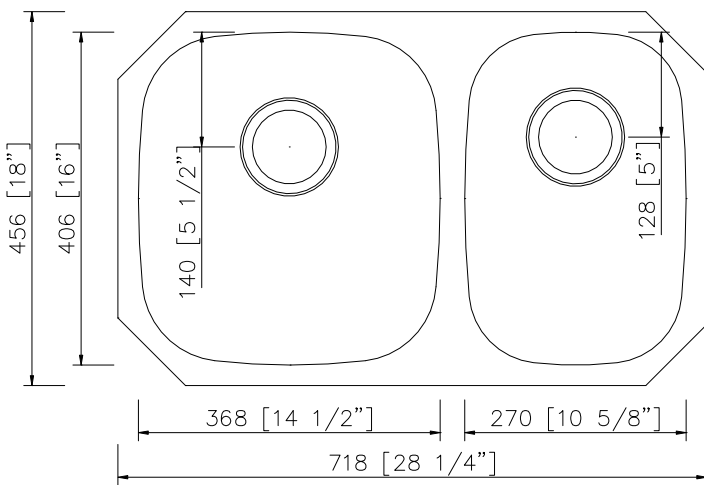

Builder Series - Model: 207028

Undermount

Rear positioned drain to maximize usable bowl and cabinet storage space below

Specifications:

- 304 stainless steel
- 18 gauge
- Strainers
- Undermount clips
- Template
- 8" Deep

Outside: 28 1/4" x 18" x 8"
 Inside: 26 1/4" x 16" x 8"
 Bowl Size: 14 1/2" x 16" x 8"
 10 5/8" x 16" x 7"

Minimum cabinet size 30"

Certification/Warranty

- ASME A 112.19.3
- CSA B45.4
- Limited Lifetime Warranty