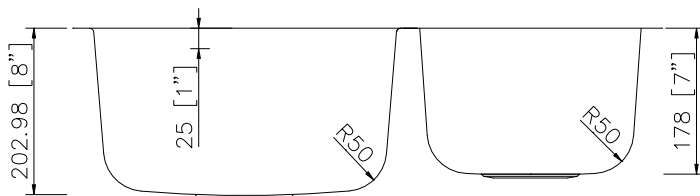

Builder Series - Model: 207028

Undermount

Rear positioned drain to maximize usable bowl and cabinet storage space below

Specifications:

- 304 stainless steel
- 18 gauge
- Strainers
- Undermount clips
- Template
- 8" Deep

Outside: 28 1/4" x 18" x 8"
 Inside: 26 1/4" x 16" x 8"
 Bowl Size: 14 1/2" x 16" x 8"
 10 5/8" x 16" x 7"

Minimum cabinet size 30"

Certification/Warranty

- ASME A 112.19.3
- CSA B45.4
- Limited Lifetime Warranty