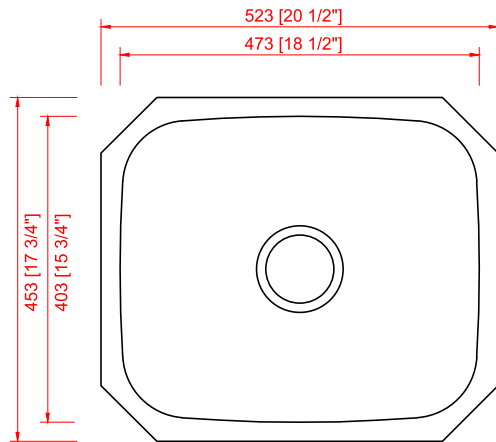

Builder Series - Model: 207020

Undermount

Specifications:

- 304 stainless steel
- 18 gauge
- Template
- Undermount clips
- Strainer
- 8" Deep

Outside: 20 1/2" x 17 3/4" x 8"
Inside: 18 1/2" x 15 3/4" x 8"

Minimum cabinet size 24"

Certification/Warranty

- ASME A 112.19.3
- CSA B45.4
- Limited Lifetime Warranty

Optional Accessories

Plate Holder
Model: 202030

Fruit Basket
Model: 202014

Grid
Model: G207020

Cutting Board
Model: 202020