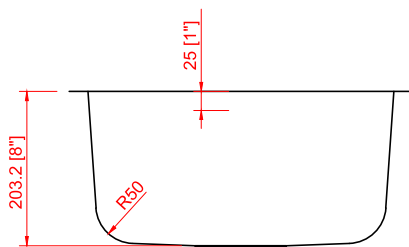

Builder Series - Model: 207020

Undermount

Specifications:

- 304 stainless steel
- 18 gauge
- Template
- Undermount clips
- Strainer
- 8" Deep

Outside: 20 1/2" x 17 3/4" x 8"
Inside: 18 1/2" x 15 3/4" x 8"

Minimum cabinet size 24"

Certification/Warranty

- ASME A 112.19.3
- CSA B45.4
- Limited Lifetime Warranty

Optional Accessories

Plate Holder
Model: 202030

Fruit Basket
Model: 202014

Grid
Model: G207020

Cutting Board
Model: 202020