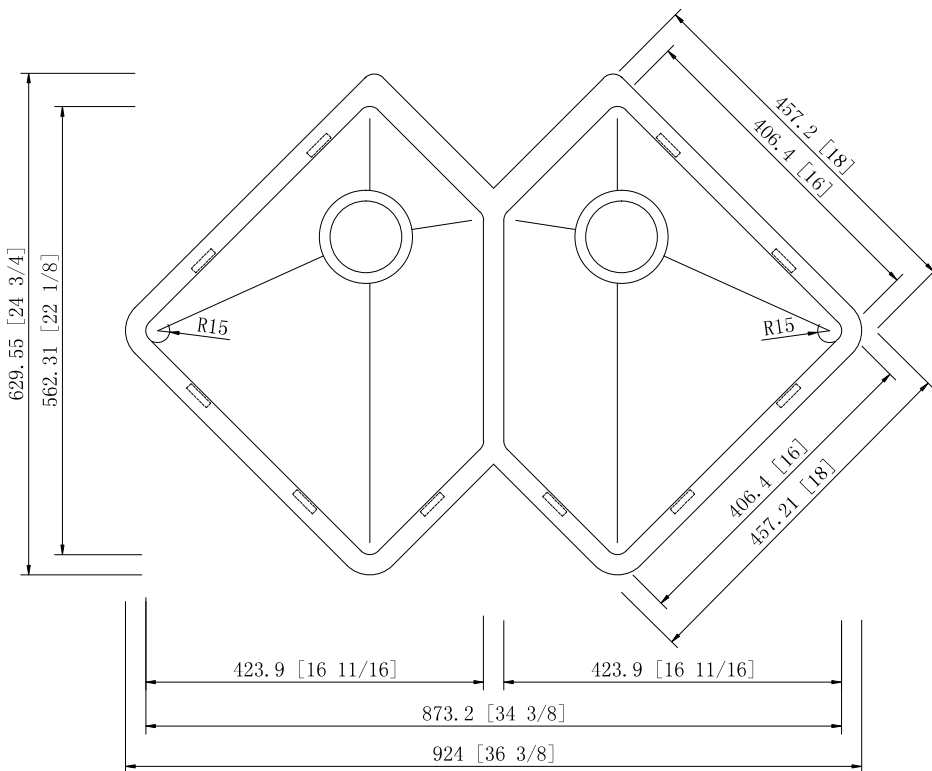

Titanium Series - Model: 203347

Radius Corner

Rear positioned drain holes to maximize usable bowl and cabinet storage space below

Specifications:

- Handcrafted
- 304 Stainless Steel 16 Gauge
- 18/10 Chrome Nickel Content
- Bowl Corner Radius of 15 mm
- Clips & Template
- Stainless Steel Strainer
- 9" Deep

Outside: 36 3/8" x 24 3/4" x 9"

Inside: 34 3/8" x 22 1/8" x 9"

Front to back inside: 22 1/8"

Right to left inside: 16 11/16"

Corner Cabinet each Side: 27"

Certification/Warranty

- ASME A 112.19.3
- CSA B45.4
- Limited Lifetime Warranty

Optional Accessories

Model: G203347 L
Grid

Model: G203347 R
Grid

Bosco Canada Inc. is known around the world for producing high quality kitchen sinks that incorporate modern design and functional superiority in every piece they manufacture.