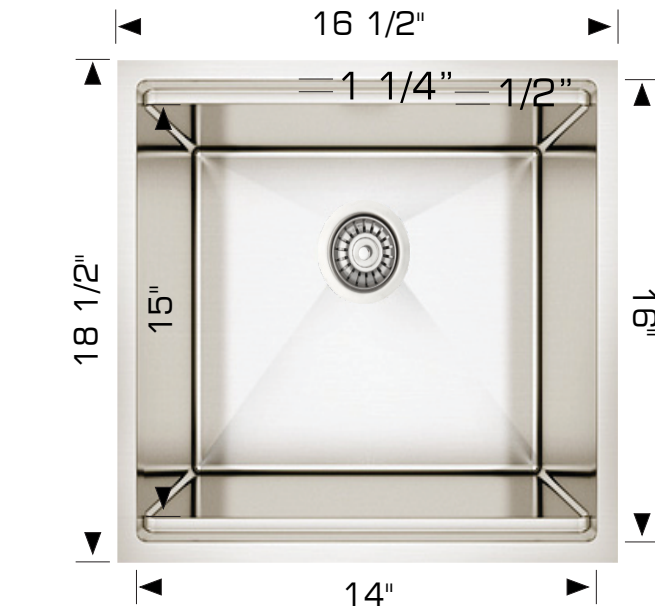

Super Series Plus - Model: 20S016

Radius Corner

Multi-level

Specifications:

- Handcrafted
- 304 Stainless Steel 16 Gauge
- 18/10 Chrome Nickel Content
- Bowl Corner Radius of 15 mm
- Brushed Finish
- Clips & Template
- Stainless Steel Strainer
- Top To Lip 1 1/4" Lower
- Lip 1/2"
- 8" Deep

Outside: 16 1/2" x 18 1/2" x 8"
Inside: 14" x 16" x 8"

Minimum Cabinet Size: 19"

Certification/Warranty

- ASME A 112.19.3
- CSA B45.4
- Limited Lifetime Warranty

Included Accessories

Model: G20S016
Grid

Model: 202041S
Plate Holder