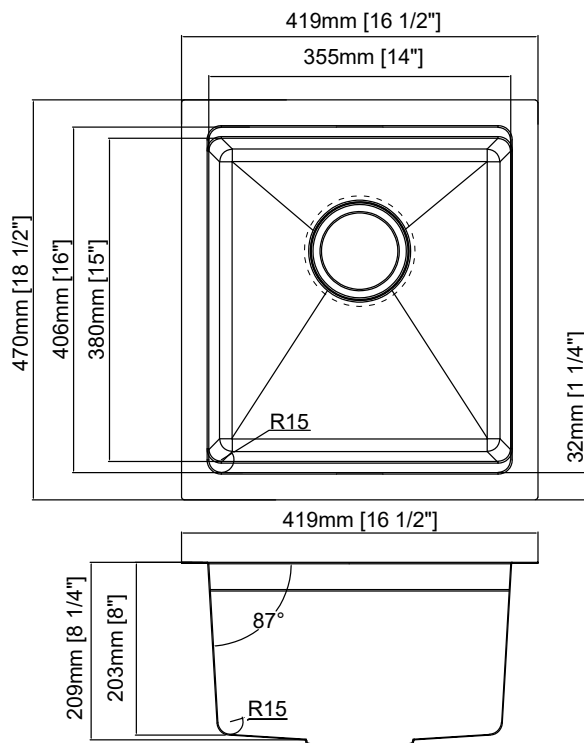

Super Series Plus - Model: 20S016

Radius Corner

Multi-level

Specifications:

- Handcrafted
- 304 Stainless Steel 16 Gauge
- 18/10 Chrome Nickel Content
- Bowl Corner Radius of 15 mm
- Brushed Finish
- Clips & Template
- Stainless Steel Strainer
- Top To Lip 1 1/4" Lower
- Lip 1/2"
- 8" Deep

Outside: 16 1/2" x 18 1/2" x 8"
Inside: 14" x 16" x 8"

Minimum Cabinet Size: 19"

Certification/Warranty

- ASME A 112.19.3
- CSA B45.4
- Limited Lifetime Warranty

Included Accessories

Model: G20S016
Grid

Model: 202041S
Plate Holder