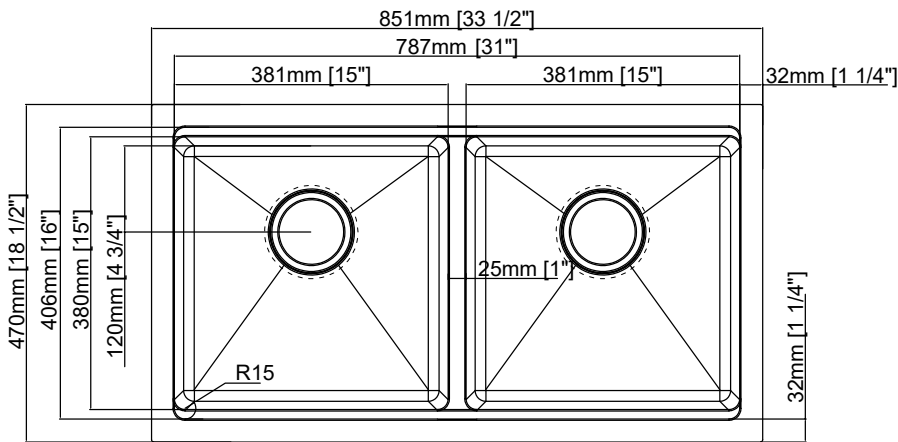

Super Series Plus - Model: 20D033

Radius Corner

Multi-level

Specifications:

- Handcrafted
- 304 Stainless Steel 16 Gauge
- 18/10 Chrome Nickel Content
- Bowl Corner Radius of 15 mm
- Brushed Finish
- Clips & Template
- Stainless Steel Strainer
- Top To Lip 1 1/4" Lower
- Lip 1/2"
- 8" Deep

Outside: 33 1/2" x 18 1/2" x 8"
Inside: 31" x 16" x 8"
Bowl Size: 15" x 16" x 8"
15" x 16" x 8"
Minimum Cabinet Size: 36"

Certification/Warranty

- ASME A 112.19.3
- CSA B45.4
- Limited Lifetime Warranty