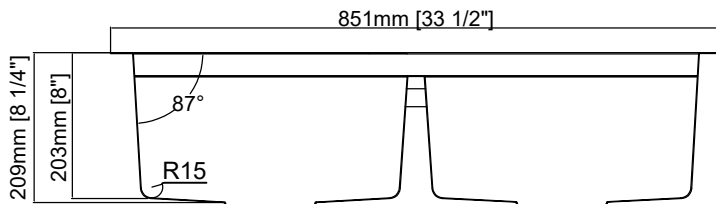

Super Series Plus - Model: 20D033

Radius Corner

Multi-level

Specifications:

- Handcrafted
- 304 Stainless Steel 16 Gauge
- 18/10 Chrome Nickel Content
- Bowl Corner Radius of 15 mm
- Brushed Finish
- Clips & Template
- Stainless Steel Strainer
- Top To Lip 1 1/4" Lower
- Lip 1/2"
- 8" Deep

Outside: 33 1/2" x 18 1/2" x 8"
Inside: 31" x 16" x 8"
Bowl Size: 15" x 16" x 8"
15" x 16" x 8"
Minimum Cabinet Size: 36"

Certification/Warranty

- ASME A 112.19.3
- CSA B45.4
- Limited Lifetime Warranty