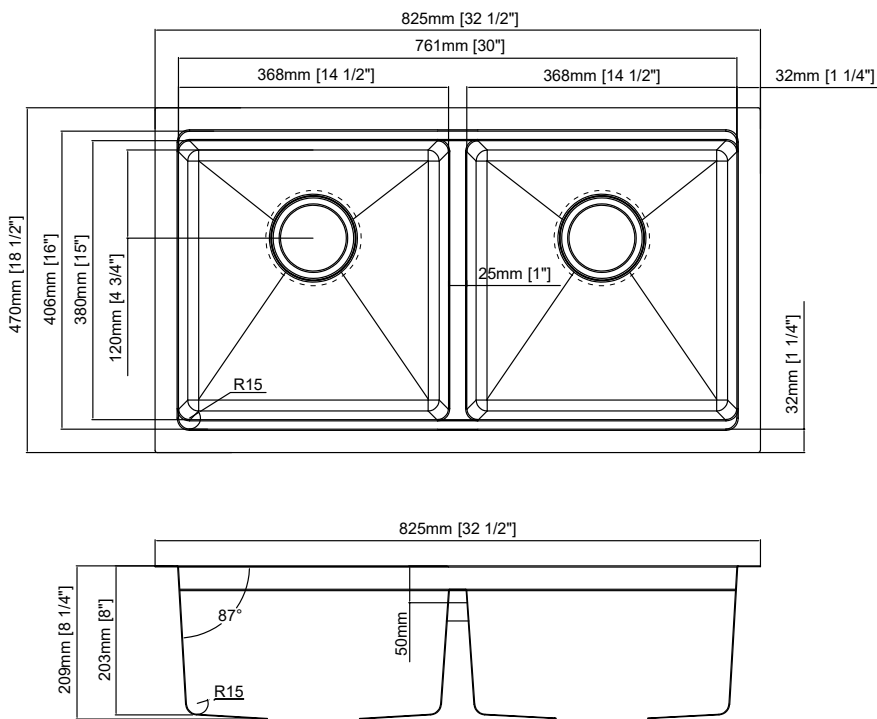

Super Series Plus - Model: 20D032

Radius Corner

Multi-level

Specifications:

- Handcrafted
- 304 Stainless Steel 16 Gauge
- 18/10 Chrome Nickel Content
- Bowl Corner Radius of 15 mm
- Brushed Finish
- Clips & Template
- Stainless Steel Strainer
- Top To Lip 1 1/4" Lower
- Lip 1/2"
- 8" Deep

Outside: 32 1/2" x 18 1/2" x 8"
Inside: 30" x 16" x 8"
Bowl Size: 14 1/2" x 16" x 8"
14 1/2" x 16" x 8"
Minimum Cabinet Size: 35"

Certification/Warranty

- ASME A 112.19.3
- CSA B45.4
- Limited Lifetime Warranty