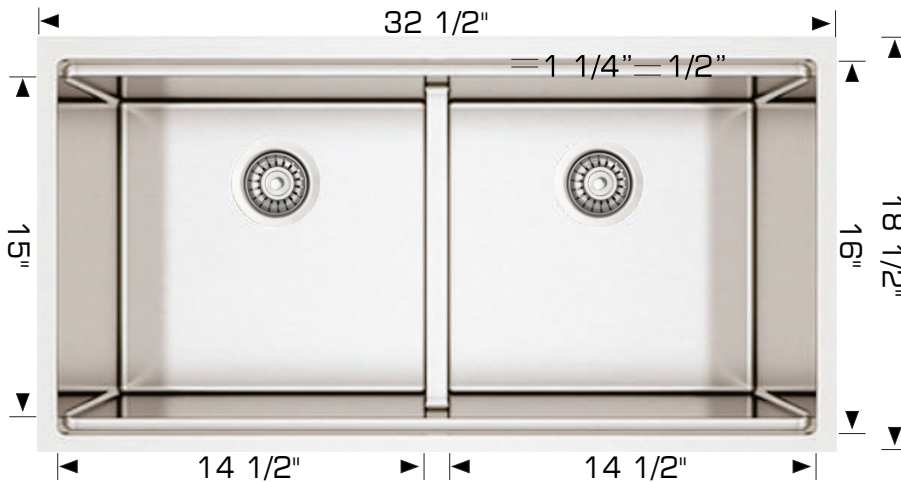

Super Series Plus - Model: 20D032

Radius Corner

Multi-level

Specifications:

- Handcrafted
- 304 Stainless Steel 16 Gauge
- 18/10 Chrome Nickel Content
- Bowl Corner Radius of 15 mm
- Brushed Finish
- Clips & Template
- Stainless Steel Strainer
- Top To Lip 1 1/4" Lower
- Lip 1/2"
- 8" Deep

Outside: 32 1/2" x 18 1/2" x 8"
Inside: 30" x 16" x 8"
Bowl Size: 14 1/2" x 16" x 8"
14 1/2" x 16" x 8"
Minimum Cabinet Size: 35"

Certification/Warranty

- ASME A 112.19.3
- CSA B45.4
- Limited Lifetime Warranty