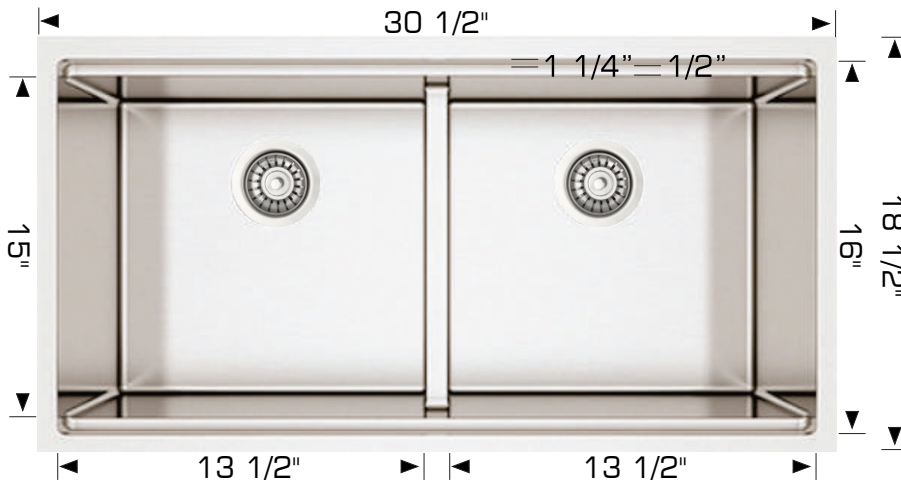

Super Series Plus - Model: 20D030

Radius Corner

Multi-level

Specifications:

- Handcrafted
- 304 Stainless Steel 16 Gauge
- 18/10 Chrome Nickel Content
- Bowl Corner Radius of 15 mm
- Brushed Finish
- Clips & Template
- Stainless Steel Strainer
- Top To Lip 1 1/4" Lower
- Lip 1/2"
- 8" Deep

Outside: 30 1/2" x 18 1/2" x 8"
Inside: 28" x 16" x 8"
Bowl Size: 13 1/2" x 16" x 8"
13 1/2" x 16" x 8"
Minimum Cabinet Size: 33"

Certification/Warranty

- ASME A 112.19.3
- CSA B45.4
- Limited Lifetime Warranty