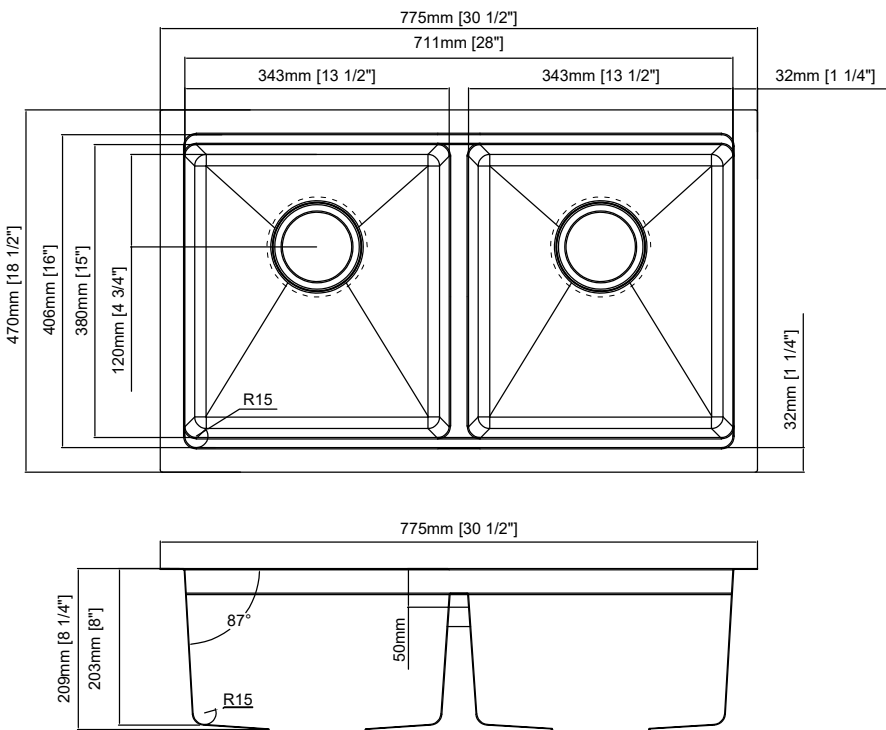

Included Accessories

Optional Accessories

Bosco Canada Inc. is known around the world for producing high quality kitchen sinks that incorporate modern design and functional superiority in every piece they manufacture.