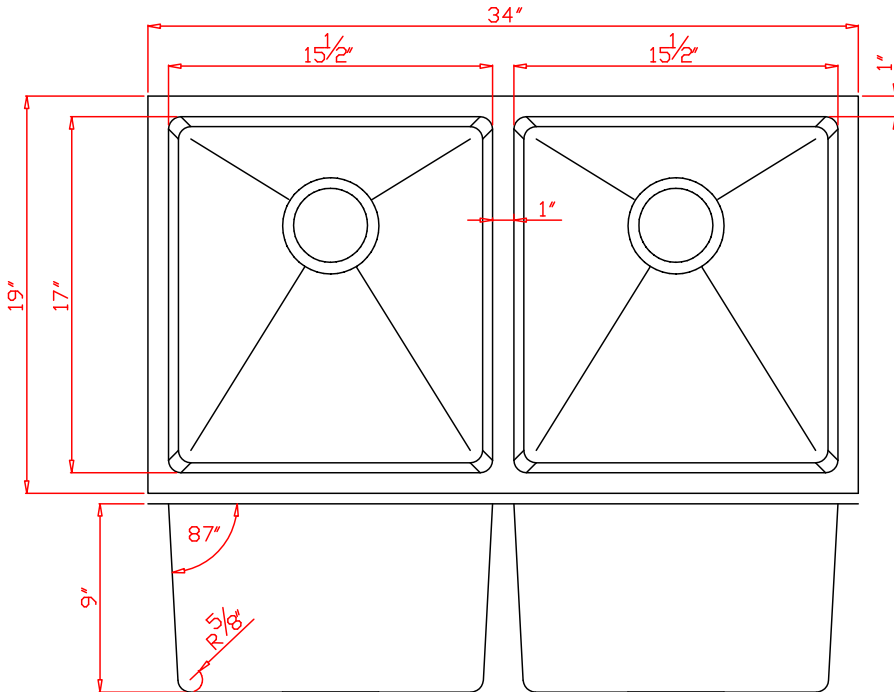

Super Series - Model:208056 Undermount

Rear positioned drain to maximize usable bowl and cabinet storage space below

Specifications:

- Handcrafted
 - 304 Stainless Steel
 - 18 Gauge
 - 18/10 Chrome Nickel Content
 - Bowl Corner Radius of 15 mm
 - Strainer
 - Clips
 - Template
 - 9" Deep
- Outside: 34" x 19" x 9"
 Inside: 32" x 17" x 9"
 Bowl Size: 15 1/2" x 17" x 9"
 15 1/2" x 17" x 9"

Minimum Cabinet Size 36"

Certification/Warranty

- ASME A 112.19.3
- CSA B45.4
- Limited Lifetime Warranty

Optional Accessories

Model: G208056
Grid

Model: 202040
Colander

Model: 202041
Plate Holder

Model: 202009
Cutting Board