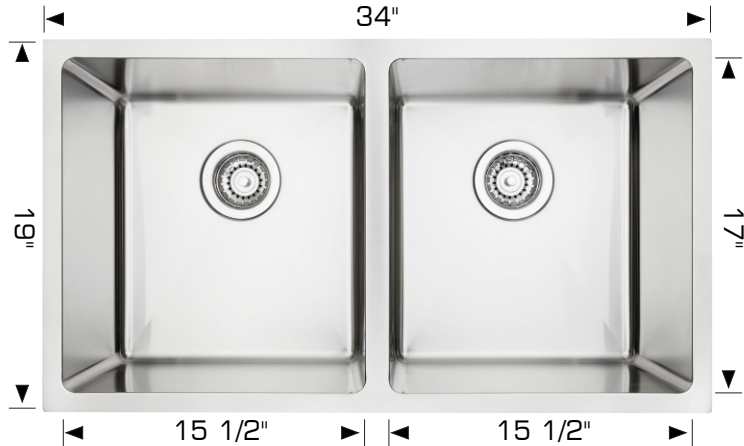

Super Series - Model:208056 Undermount

Rear positioned drain to maximize usable bowl and cabinet storage space below

Specifications:

- Handcrafted
 - 304 Stainless Steel
 - 18 Gauge
 - 18/10 Chrome Nickel Content
 - Bowl Corner Radius of 15 mm
 - Strainer
 - Clips
 - Template
 - 9" Deep
- Outside: 34" x 19" x 9"
 Inside: 32" x 17" x 9"
 Bowl Size: 15 1/2" x 17" x 9"
 15 1/2" x 17" x 9"

Minimum Cabinet Size 36"

Certification/Warranty

- ASME A 112.19.3
- CSA B45.4
- Limited Lifetime Warranty

Optional Accessories

Model: G208056
Grid

Model: 202040
Colander

Model: 202041
Plate Holder

Model: 202009
Cutting Board