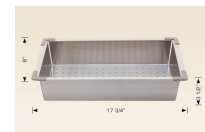

Super Series - Model:208056 Undermount

Rear positioned drain to maximize usable bowl and cabinet storage space below

Specifications:

- Handcrafted
 - 304 Stainless Steel
 - 18 Gauge
 - 18/10 Chrome Nickel Content
 - Bowl Corner Radius of 15 mm
 - Strainer
 - Clips
 - Template
 - 9" Deep
- Outside: 34" x 19" x 9"
 Inside: 32" x 17" x 9"
 Bowl Size: 15 1/2" x 17" x 9"
 15 1/2" x 17" x 9"

Minimum Cabinet Size 36"

Certification/Warranty

- ASME A 112.19.3
- CSA B45.4
- Limited Lifetime Warranty

Optional Accessories

Model: G208056
Grid

Model: 202040
Colander

Model: 202041
Plate Holder

Model: 202009
Cutting Board