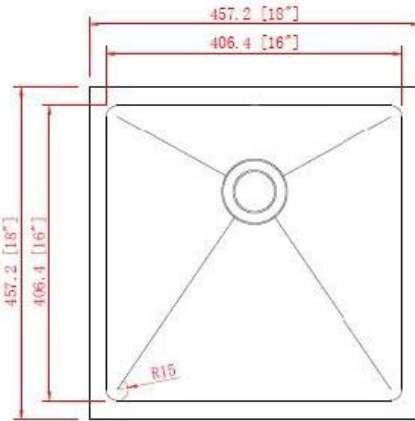

Super Series - Model:208053 Undermount

Rear positioned drain to maximize usable bowl and cabinet storage space below

Specifications:

- Handcrafted
- 304 Stainless Steel
- 18 Gauge
- 18/10 Chrome Nickel Content
- Bowl Corner Radius of 15 mm
- Strainer
- Clips
- Template
- 9" Deep

Outside: 18" x 18" x 9"

Inside: 16" x 16" x 9"

Minimum Cabinet Size 21"

Certification/Warranty

- ASME A 112.19.3
- CSA B45.4
- Limited Lifetime Warranty

Optional Accessories

Model: G208053
Grid

Model: 202040
Colander