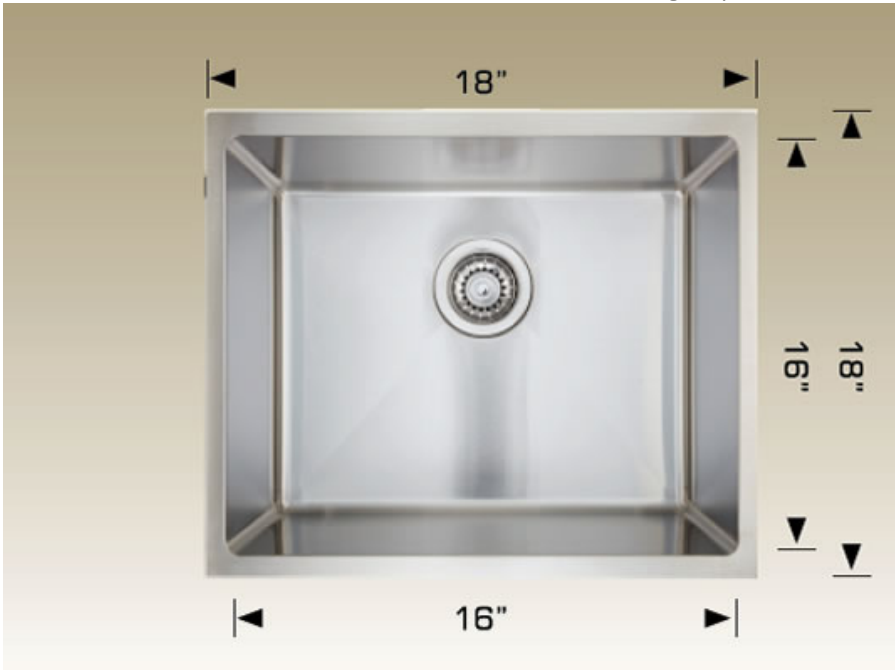

Super Series - Model:208053 Undermount

Rear positioned drain to maximize usable bowl and cabinet storage space below

Specifications:

- Handcrafted
- 304 Stainless Steel
- 18 Gauge
- 18/10 Chrome Nickel Content
- Bowl Corner Radius of 15 mm
- Strainer
- Clips
- Template
- 9" Deep

Outside: 18" x 18" x 9"

Inside: 16" x 16" x 9"

Minimum Cabinet Size 21"

Certification/Warranty

- ASME A 112.19.3
- CSA B45.4
- Limited Lifetime Warranty

Optional Accessories

Model: G208053
Grid

Model: 202040
Colander