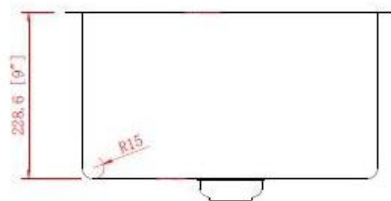

Super Series - Model:208053 Undermount

Rear positioned drain to maximize usable bowl and cabinet storage space below

Specifications:

- Handcrafted
- 304 Stainless Steel
- 18 Gauge
- 18/10 Chrome Nickel Content
- Bowl Corner Radius of 15 mm
- Strainer
- Clips
- Template
- 9" Deep

Outside: 18" x 18" x 9"

Inside: 16" x 16" x 9"

Minimum Cabinet Size 21"

Certification/Warranty

- ASME A 112.19.3
- CSA B45.4
- Limited Lifetime Warranty

Optional Accessories

Model: G208053
Grid

Model: 202040
Colander