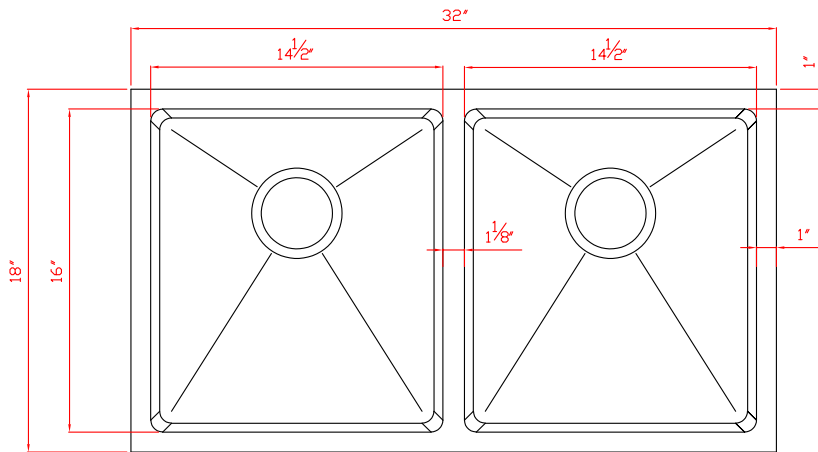

Super Series - Model: 208043

Radius Corner

Rear positioned drain holes to maximize usable bowl and cabinet storage space below

Specifications:

- Handcrafted
- 304 stainless steel 16 gauge
- 18/10 chrome nickel content
- Bowl corner radius of 15mm
- Undermount clips
- Template
- Stainless steel strainers
- 9" Deep

Outside: 32" x 18" x 9"

Inside: 30" x 16" x 9"

Bowl Size: 14.5" x 16" x 9"

14.5" x 16" x 9"

Minimum cabinet size 35"

Certification/Warranty

- ASME A 112.19.3
- CSA B45.4
- Limited Lifetime Warranty

Optional Accessories