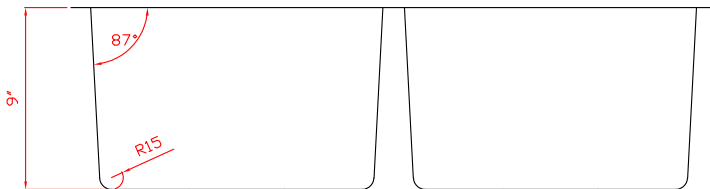

Super Series - Model: 208043

Radius Corner

Rear positioned drain holes to maximize usable bowl and cabinet storage space below

Specifications:

- Handcrafted
- 304 stainless steel 16 gauge
- 18/10 chrome nickel content
- Bowl corner radius of 15mm
- Undermount clips
- Template
- Stainless steel strainers
- 9" Deep

Outside: 32" x 18" x 9"

Inside: 30" x 16" x 9"

Bowl Size: 14.5" x 16" x 9"

14.5" x 16" x 9"

Minimum cabinet size 35"

Certification/Warranty

- ASME A 112.19.3
- CSA B45.4
- Limited Lifetime Warranty

Optional Accessories