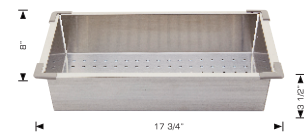

Model: 202040 - Colander