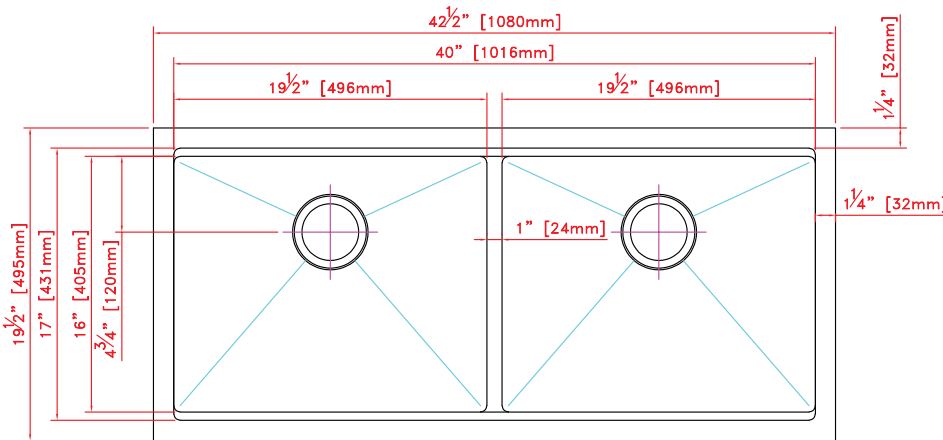

Linear Series - Model: 224219

Radius Corner

Multi-level

Specifications:

- Handcrafted
- 316 Stainless Steel 16 Gauge
- 18/10 Chrome Nickel Content
- Bowl Corner Radius of 15 mm
- Brushed Finish
- Clips & Template
- Stainless Steel Strainer
- Top To Lip 1 1/4" Lower
- Lip 1/2"
- 1" Wide central lowered 3"
- 10" Deep

Outside: 42 1/2" x 19 1/2" x 10"

Inside: 40" x 17" x 10"

Bowl Size: 19 1/2" x 16" x 10"

19 1/2" x 16" x 10"

Minimum Cabinet Size: 45"

Certification/Warranty

- ASME A 112.19.3
- CSA B45.4
- Limited Lifetime Warranty