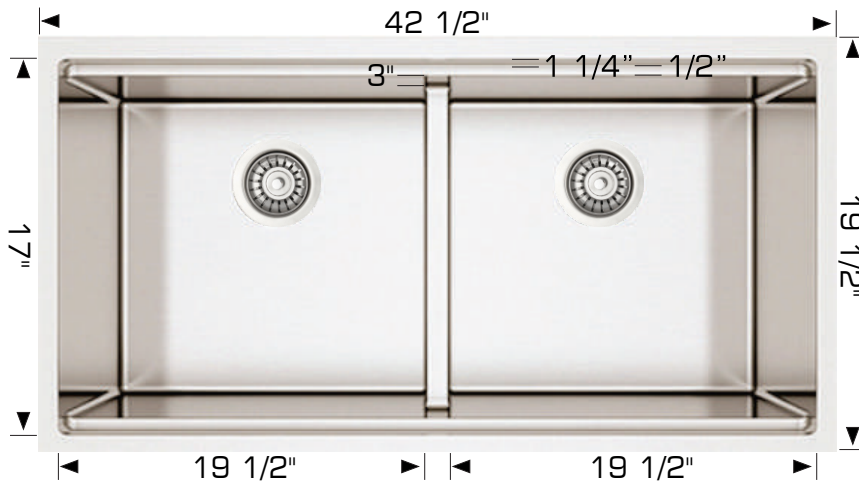

Linear Series - Model: 224219

Radius Corner

Multi-level

Specifications:

- Handcrafted
- 316 Stainless Steel 16 Gauge
- 18/10 Chrome Nickel Content
- Bowl Corner Radius of 15 mm
- Brushed Finish
- Clips & Template
- Stainless Steel Strainer
- Top To Lip 1 1/4" Lower
- Lip 1/2"
- 1" Wide central lowered 3"
- 10" Deep

Outside: 42 1/2" x 19 1/2" x 10"

Inside: 40" x 17" x 10"

Bowl Size: 19 1/2" x 16" x 10"

19 1/2" x 16" x 10"

Minimum Cabinet Size: 45"

Certification/Warranty

- ASME A 112.19.3
- CSA B45.4
- Limited Lifetime Warranty