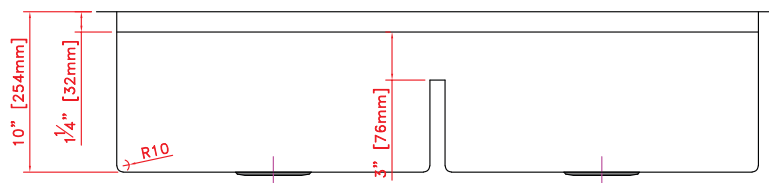

Linear Series - Model: 224219

Radius Corner

Multi-level

Specifications:

- Handcrafted
- 316 Stainless Steel 16 Gauge
- 18/10 Chrome Nickel Content
- Bowl Corner Radius of 15 mm
- Brushed Finish
- Clips & Template
- Stainless Steel Strainer
- Top To Lip 1 1/4" Lower
- Lip 1/2"
- 1" Wide central lowered 3"
- 10" Deep

Outside: 42 1/2" x 19 1/2" x 10"

Inside: 40" x 17" x 10"

Bowl Size: 19 1/2" x 16" x 10"

19 1/2" x 16" x 10"

Minimum Cabinet Size: 45"

Certification/Warranty

- ASME A 112.19.3
- CSA B45.4
- Limited Lifetime Warranty