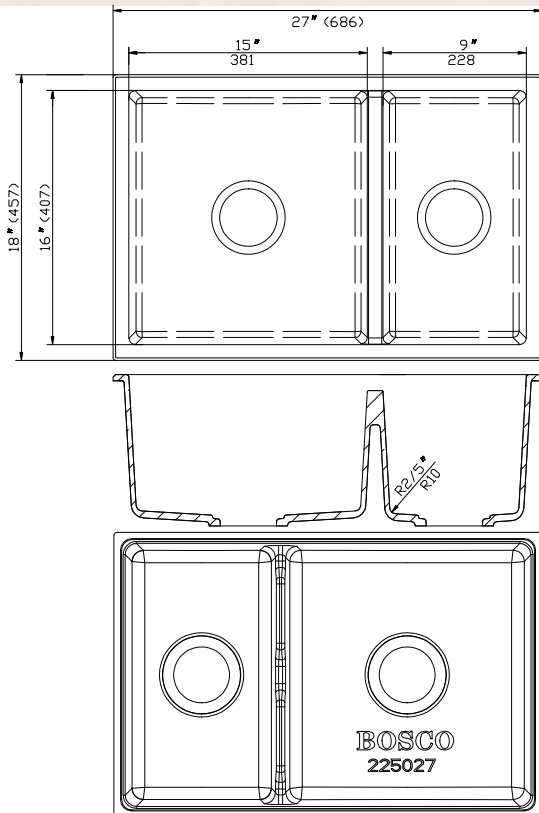

Granite Series - Model: 225027

Undermount

Specifications:

- Granite Composite Material
- Colour Selection:
 - 225027 - Black
 - 225127 - Grey
 - 225227 - Coffee
 - 225327 - White
- 9" Deep
- Central Lowered 1 1/2"

Outside: 27" x 18" x 9"

Inside: 25" x 16" x 8 1/2"

Bowl Size: 15" x 16" x 8 1/2"
9" x 16" x 8 1/2"

Minimum Cabinet Size 30"

Certification/Warranty

- CSA B45.5
- IAPMO Z124
- Limited Lifetime Warranty

Colour Selection