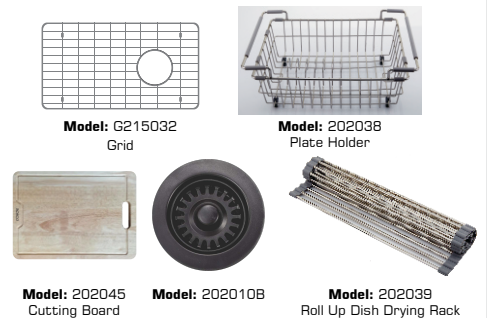

Granite Series - Model: 215032

Undermount or Drop-In

Multi-level

Specifications:

- Granite Composite Material
- Colour Selection:
 - 215032 - Black
 - 215132 - Grey
 - 215232 - Coffee
 - 215332 - White
- Top to lip 1 1/4" lower
- Lip 1/2"
- 10" Deep
- Strainer
- Template

Outside: 32 1/2" x 18 1/2" x 10"
 Inside: 30" x 16" x 9 1/2"

Minimum Cabinet Size 36"

Certification/Warranty

- CSA B45.5
- IAPMO Z124
- Limited Lifetime Warranty

Colour Selection

Included Accessories

Bosco Canada Inc. is known around the world for producing high quality kitchen sinks that incorporate modern design and functional superiority in every piece they manufacture.