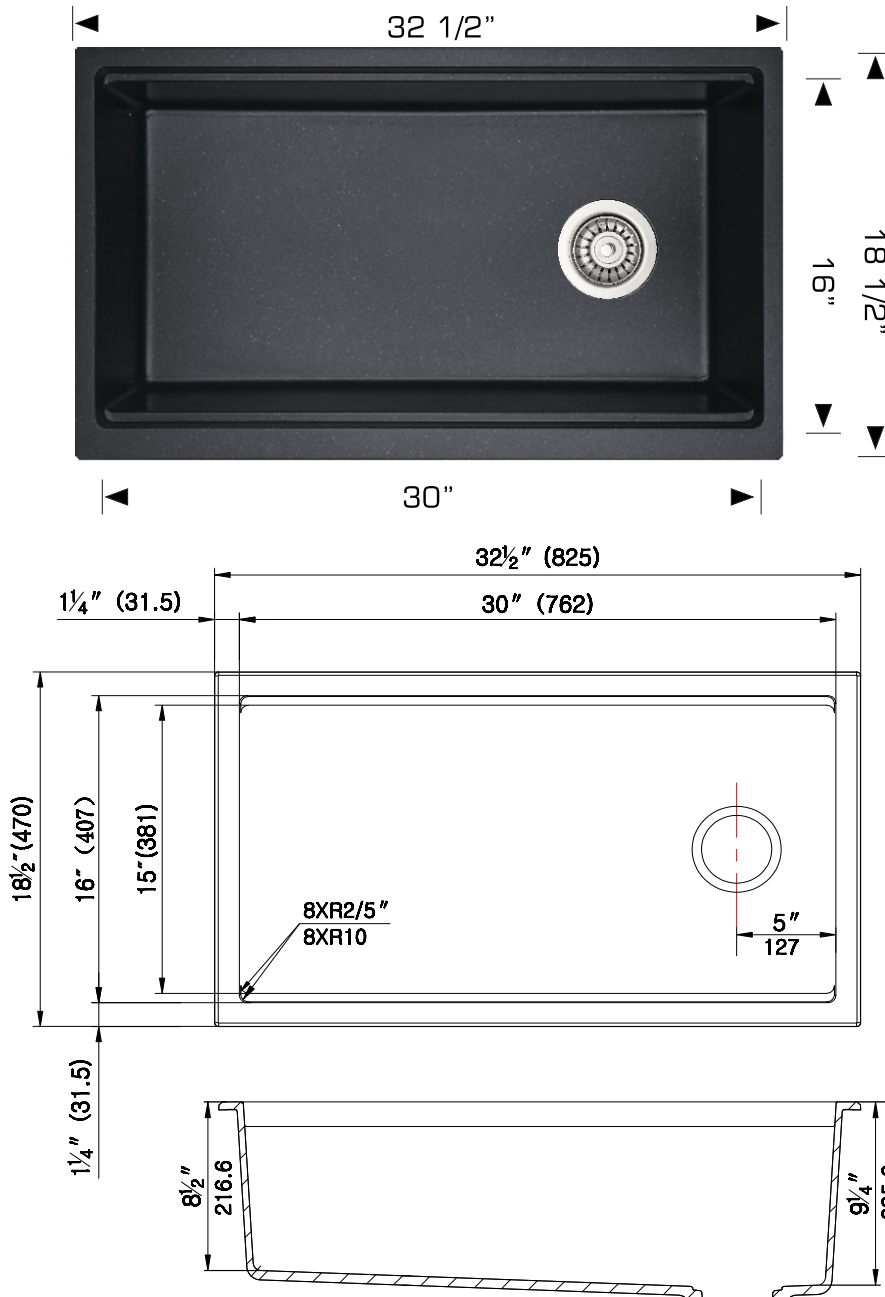

Granite Series - Model: 215032

Undermount or Drop-In

Multi-level

Specifications:

- Granite Composite Material
- Colour Selection:
 - 215032 - Black
 - 215132 - Grey
 - 215232 - Coffee
 - 215332 - White
- Top to lip 1 1/4" lower
- Lip 1/2"
- 10" Deep
- Strainer
- Template

Outside: 32 1/2" x 18 1/2" x 10"
 Inside: 30" x 16" x 9 1/2"

Minimum Cabinet Size 36"

Certification/Warranty

- CSA B45.5
- IAPMO Z124
- Limited Lifetime Warranty

Colour Selection

Included Accessories

Bosco Canada Inc. is known around the world for producing high quality kitchen sinks that incorporate modern design and functional superiority in every piece they manufacture.