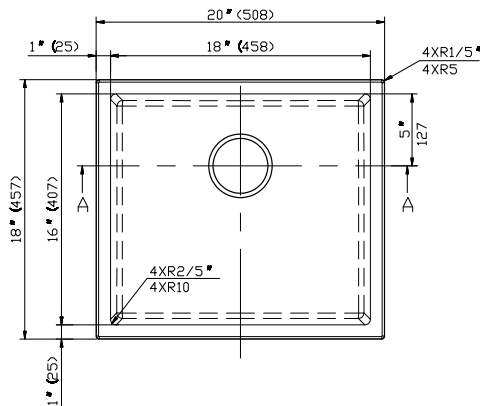

Granite Sinks - Model: 215020

Undermount

Specifications:

- Granite composite material
- Colour Selection:
 - 215020 - Black
 - 215120 - Grey
 - 215220 - Coffee
 - 215320 - White
- 9" deep

Outside: 20" x 18" x 9"

Inside: 18" x 16" x 8 1/2"

Minimum cabinet size 23"

Certification/Warranty

- CSA B45.5
- IAPMO Z124
- Limited Lifetime Warranty

Colour Selection

Optional Accessories

Grid
Model: G205020

Plate Holder
Model: 202041