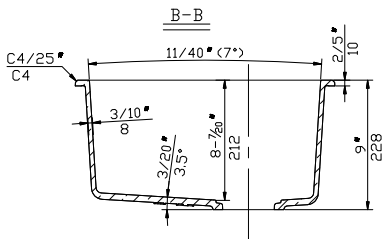

Granite Sinks - Model: 215020

Undermount

Specifications:

- Granite composite material
- Colour Selection:
 - 215020 - Black
 - 215120 - Grey
 - 215220 - Coffee
 - 215320 - White
- 9" deep

Outside: 20" x 18" x 9"

Inside: 18" x 16" x 8 1/2"

Minimum cabinet size 23"

Certification/Warranty

- CSA B45.5
- IAPMO Z124
- Limited Lifetime Warranty

Colour Selection

Optional Accessories

Grid
Model: G205020

Plate Holder
Model: 202041