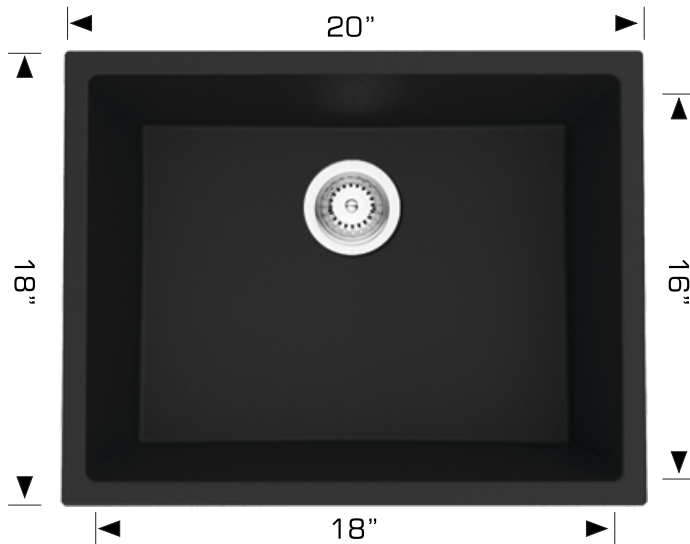

Granite Sinks - Model: 215020

Undermount

Specifications:

- Granite composite material
- Colour Selection:
 - 215020 - Black
 - 215120 - Grey
 - 215220 - Coffee
 - 215320 - White
- 9" deep

Outside: 20" x 18" x 9"

Inside: 18" x 16" x 8 1/2"

Minimum cabinet size 23"

Certification/Warranty

- CSA B45.5
- IAPMO Z124
- Limited Lifetime Warranty

Colour Selection

Optional Accessories

Grid
Model: G205020

Plate Holder
Model: 202041