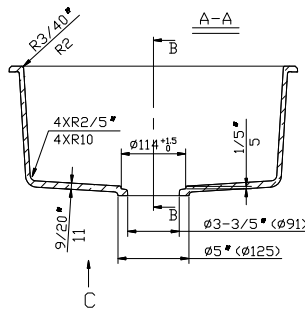

Granite Sinks - Model: 215020

Undermount

Specifications:

- Granite composite material
- Colour Selection:
 - 215020 - Black
 - 215120 - Grey
 - 215220 - Coffee
 - 215320 - White
- 9" deep

Outside: 20" x 18" x 9"

Inside: 18" x 16" x 8 1/2"

Minimum cabinet size 23"

Certification/Warranty

- CSA B45.5
- IAPMO Z124
- Limited Lifetime Warranty

Colour Selection

Optional Accessories

Grid
Model: G205020

Plate Holder
Model: 202041