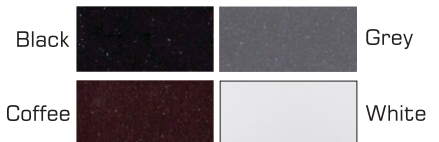

Colour Selection

Optional Accessories