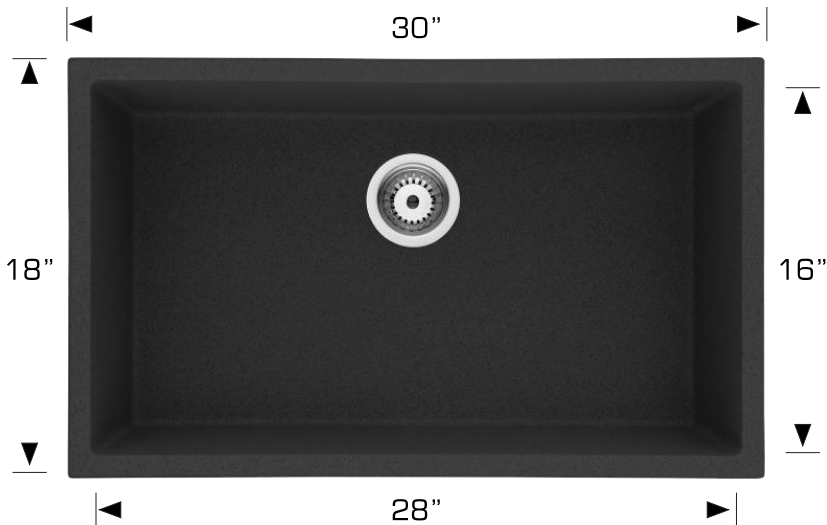

Granite Sinks - Model: 205059S Undermount

Specifications:

- Granite composite material
- Colour Selection:
 - 205059 S - Black
 - 205159 S - Grey
 - 205259 S - Coffee
 - 205359 S - White
 - 9 1/2" deep

Outside: 30" x 18" x 9 1/2"

Inside: 28" x 16" x 9"

Minimum cabinet size 33"

Certification/Warranty

- CSA B45.5
- Limited Lifetime Warranty

Colour Selection

Optional Accessories

Model: 202030

Model: G205059S Grid