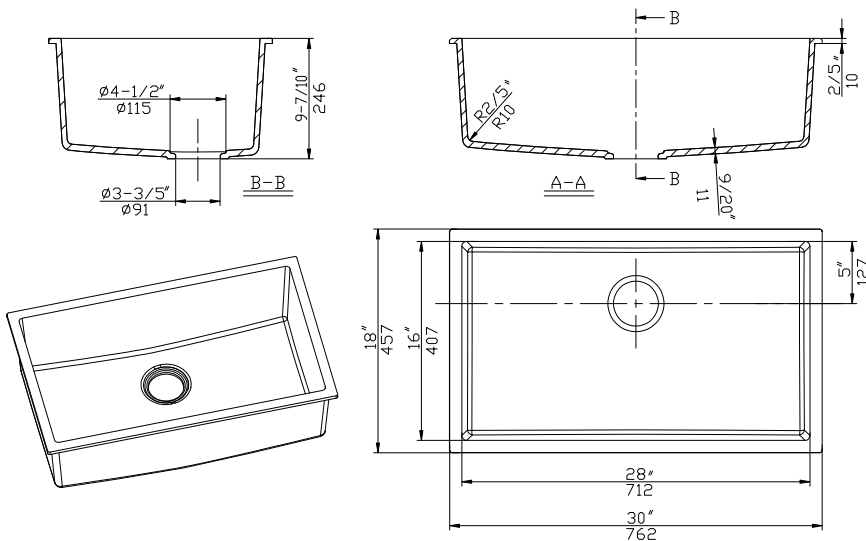

Granite Sinks - Model: 205059S Undermount

Specifications:

- Granite composite material
- Colour Selection:
 - 205059 S - Black
 - 205159 S - Grey
 - 205259 S - Coffee
 - 205359 S - White
 - 9 1/2" deep

Outside: 30" x 18" x 9 1/2"

Inside: 28" x 16" x 9"

Minimum cabinet size 33"

Certification/Warranty

- CSA B45.5
- Limited Lifetime Warranty

Colour Selection

Optional Accessories

Model: 202030

Model: G205059S Grid