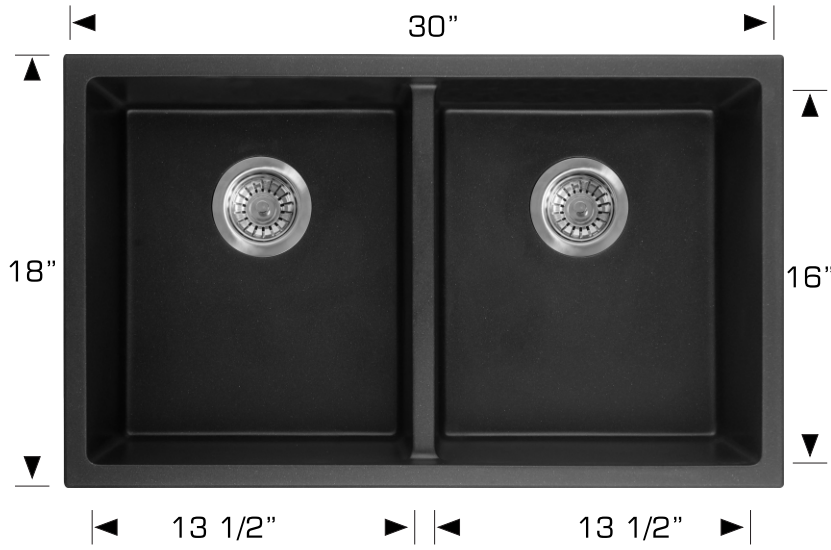

Granite Sinks - Model: 205058M Undermount

Specifications:

- Granite composite material
- Colour Selection:
 - 205058 M - Black
 - 205158 M - Grey
 - 205258 M - Coffee
 - 205358 M - White
- 9" deep
- Central Lowered 1 1/2"

Outside: 30" x 18" x 9"

Inside: 28" x 16" x 8 1/2"

Bowl Size: 13 1/2" x 16" x 8 1/2"

13 1/2" x 16" x 8 1/2"

Minimum cabinet size 33"

Certification/Warranty

- CSA B45.5
- Limited Lifetime Warranty

Colour Selection