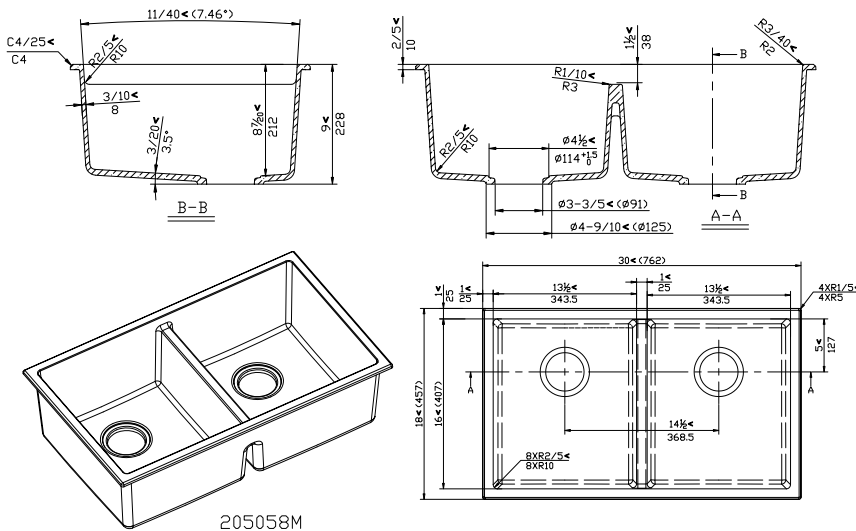

Optional Accessories

Bosco Canada Inc. is known around the world for producing high quality kitchen sinks that incorporate modern design and functional superiority in every piece they manufacture.